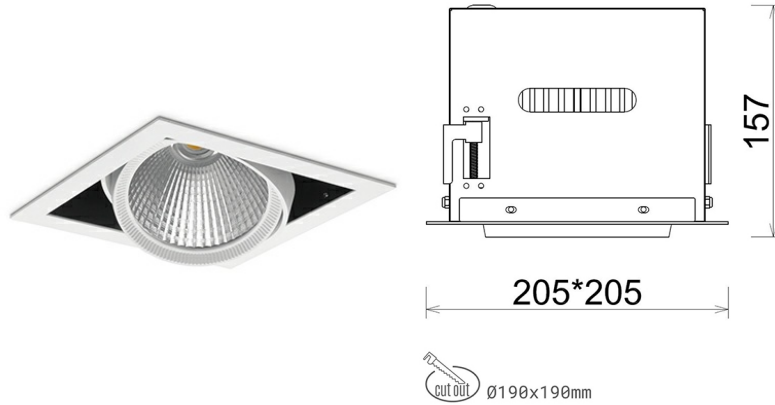

DOWNLIGHT CYGNUS Z1 930 14W 15° WHITE PREMIUM WHITE ON/OFF

LED	COB
Light colour	3000 [K] PREMIUM WHITE
CRI	90
Led chip flux	2064 [lm]
Luminous flux	1651 [lm]
System power	14 [W]
Luminaire Efficiency	118 [lm/W]
Beam angle	15°
Controller	ON/OFF
MacAdam	3 SDCM

Downlight LED

LED downlight for drop ceiling installation. Aluminium housing. Available in white and black. Any RAL palette colour available on enquiry. Housing enables adjustment in two axis planes. Glass cover included. Reflector beams available: 15°, 30°, 45° and 60°. Maximum power is 37W

LUMINAIRE

Weight	2,05 [kg]
Protection rating IP , IK , class	IP 20, IK 3,
Luminaire colour	WHITE
Cover	Glass
Operating voltage	220-240V 50-60Hz

Note: All data are typical values. Tolerance of measurements +/-10% System features may change with product improvements due to technical advances.

OPTIONS

RAL colours on inquiry, honeycomb louver on inquiry , Casambi on inquiry, DALI on inquiry, Phase-cut dimming on inquiry.

Generated: 16.07.2024

+48 32 388 80 00

www.cora.pl
cora@cora.pl

Street: Ignatza Hakuby 18
41-914 Bytom, Polska