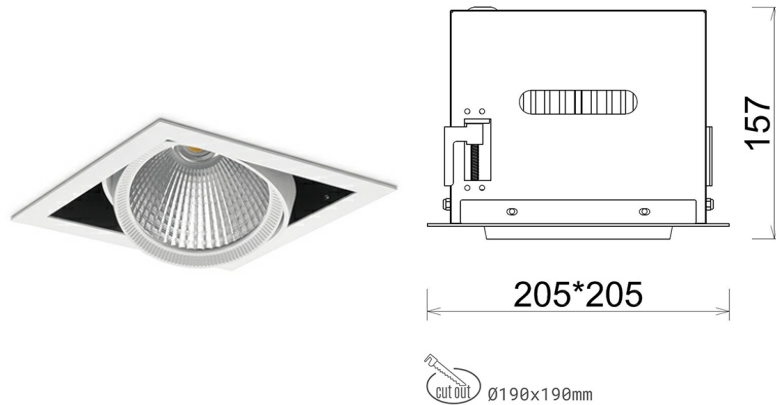

## DOWNLIGHT CYGNUS Z1 930 14W 15° WHITE PREMIUM WHITE ON/OFF

Article number: N214-K0003-HE930-HA-H15-ZC01\_350-S6-###

LED	COB
Light colour	3000 [K] PREMIUM WHITE
CRI	90
Led chip flux	2064 [lm]
Luminous flux	1651 [lm]
System power	14 [W]
Luminaire Efficiency	118 [lm/W]
Beam angle	15°
Controller	ON/OFF
MacAdam	3 SDCM

### Downlight LED

LED downlight for drop ceiling installation. Aluminium housing. Available in white and black. Any RAL palette colour available on enquiry. Housing enables adjustment in two axis planes. Glass cover included. Reflector beams available: 15°, 30°, 45° and 60°. Maximum power is 37W

### LUMINAIRE

Weight	2,05 [kg]
Protection rating IP , IK , class	IP 20, IK 3,
Luminaire colour	WHITE
Cover	Glass
Operating voltage	220-240V 50-60Hz

Note: All data are typical values. Tolerance of measurements +/-10% System features may change with product improvements due to technical advances.