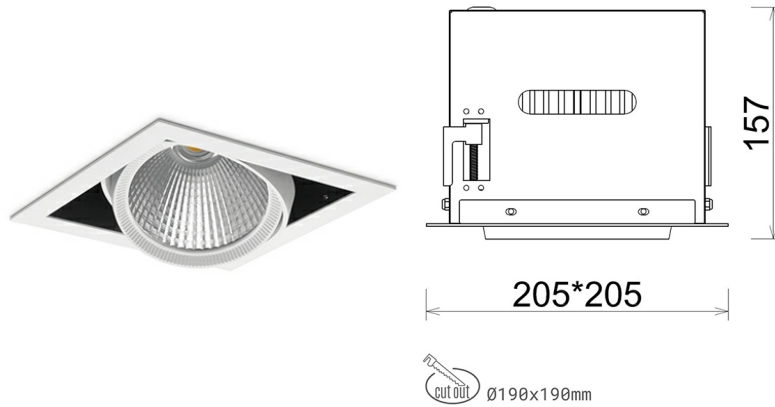

DOWNLIGHT CYGNUS Z1 957 14W 60° WHITE SPECIAL ON/OFF

Article number: N214-K0003-CC957-H8-H60-ZC01_350-S6-###

LED	COB
Light colour	5700 [K] SPECIAL
CRI	90
Led chip flux	1820 [lm]
Luminous flux	1456 [lm]
System power	14 [W]
Luminaire Efficiency	104 [lm/W]
Beam angle	60°
Controller	ON/OFF
MacAdam	3 SDCM

Downlight LED

LED downlight for drop ceiling installation. Aluminium housing. Available in white and black. Any RAL palette colour available on enquiry. Housing enables adjustment in two axis planes. Glass cover included. Reflector beams available: 15°, 30°, 45° and 60°. Maximum power is 37W

LUMINAIRE

Weight	2,05 [kg]
Protection rating IP , IK , class	IP 20, IK 3,
Luminaire colour	WHITE
Cover	Glass
Operating voltage	220-240V 50-60Hz

Note: All data are typical values. Tolerance of measurements +/-10% System features may change with product improvements due to technical advances.