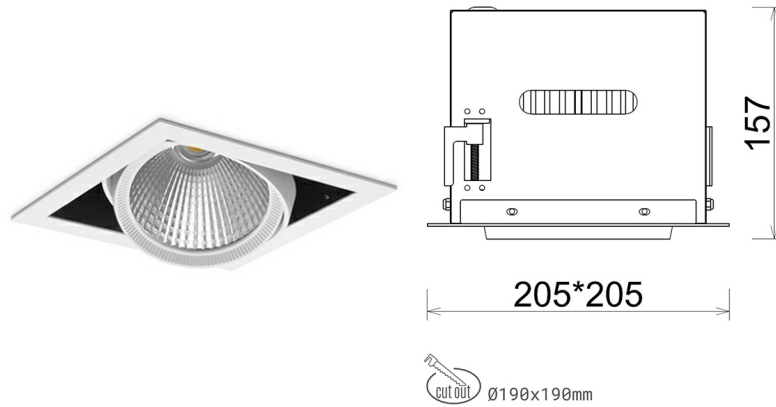

DOWNLIGHT CYGNUS Z1 957 23W 45° WHITE SPECIAL ON/OFF

Article number: N214-K0003-CC957-H8-H45-ZC02_600-S6-###

LED	COB
Light colour	5700 [K] SPECIAL
CRI	90
Led chip flux	3023 [lm]
Luminous flux	2418 [lm]
System power	23 [W]
Luminaire Efficiency	105 [lm/W]
Beam angle	45°
Controller	ON/OFF
MacAdam	3 SDCM

Downlight LED

LED downlight for drop ceiling installation. Aluminium housing. Available in white and black. Any RAL palette colour available on enquiry. Housing enables adjustment in two axis planes. Glass cover included. Reflector beams available: 15°, 30°, 45° and 60°. Maximum power is 37W

LUMINAIRE

Weight	2,05 [kg]
Protection rating IP , IK , class	IP 20, IK 3,
Luminaire colour	WHITE
Cover	Glass
Operating voltage	220-240V 50-60Hz

Note: All data are typical values. Tolerance of measurements +/-10% System features may change with product improvements due to technical advances.