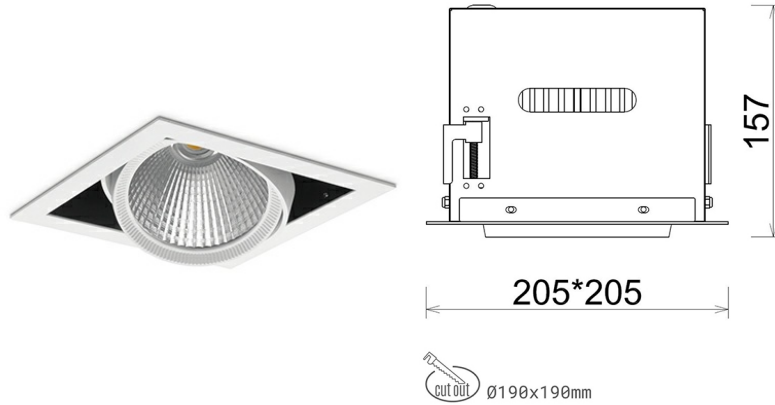

DOWNLIGHT CYGNUS Z1 957 35W 30° WHITE SPECIAL ON/OFF

LED	COB
Light colour	5700 [K] SPECIAL
CRI	90
Led chip flux	4374 [lm]
Luminous flux	3499 [lm]
System power	35 [W]
Luminaire Efficiency	100 [lm/W]
Beam angle	30°
Controller	ON/OFF
MacAdam	3 SDCM

Downlight LED

LED downlight for drop ceiling installation. Aluminium housing. Available in white and black. Any RAL palette colour available on enquiry. Housing enables adjustment in two axis planes. Glass cover included. Reflector beams available: 15°, 30°, 45° and 60°. Maximum power is 37W

LUMINAIRE

Weight	2,05 [kg]
Protection rating IP , IK , class	IP 20, IK 3,
Luminaire colour	WHITE
Cover	Glass
Operating voltage	220-240V 50-60Hz

Note: All data are typical values. Tolerance of measurements +/-10% System features may change with product improvements due to technical advances.

OPTIONS

RAL colours on inquiry, honeycomb louver on inquiry , Casambi on inquiry, DALI on inquiry, Phase-cut dimming on inquiry.

Generated: 26.06.2024

+48 32 388 80 00

www.cora.pl
cora@cora.pl

Street: Ignatza Hakuby 18
41-914 Bytom, Polska