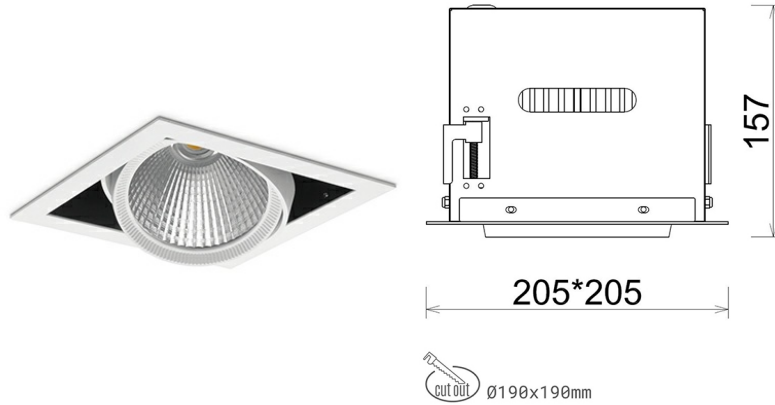

DOWNLIGHT CYGNUS Z1 957 25W 30° WHITE SPECIAL ON/OFF

LED	COB
Light colour	5700 [K] SPECIAL
CRI	90
Led chip flux	3255 [lm]
Luminous flux	2604 [lm]
System power	25 [W]
Luminaire Efficiency	104 [lm/W]
Beam angle	30°
Controller	ON/OFF
MacAdam	3 SDCM

Downlight LED

LED downlight for drop ceiling installation. Aluminium housing. Available in white and black. Any RAL palette colour available on enquiry. Housing enables adjustment in two axis planes. Glass cover included. Reflector beams available: 15°, 30°, 45° and 60°. Maximum power is 37W

LUMINAIRE

Weight	2,05 [kg]
Protection rating IP , IK , class	IP 20, IK 3,
Luminaire colour	WHITE
Cover	Glass
Operating voltage	220-240V 50-60Hz

Note: All data are typical values. Tolerance of measurements +/-10% System features may change with product improvements due to technical advances.

OPTIONS

RAL colours on inquiry, honeycomb louver on inquiry , Casambi on inquiry, DALI on inquiry, Phase-cut dimming on inquiry.

Generated: 29.06.2024

+48 32 388 80 00

www.cora.pl
cora@cora.pl

Street: Ignatza Hakuby 18
41-914 Bytom, Polska