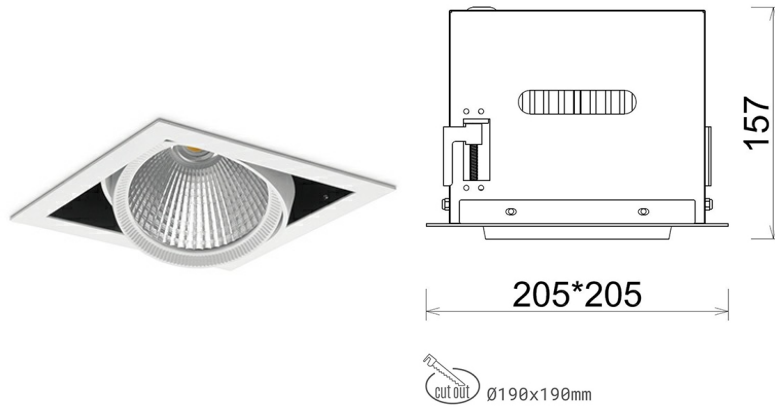

DOWNLIGHT CYGNUS Z1 957 19W 30° WHITE SPECIAL ON/OFF

Article number: N214-K0003-CC957-H8-H30-ZC01_500-S6-###

LED	COB
Light colour	5700 [K] SPECIAL
CRI	90
Led chip flux	2551 [lm]
Luminous flux	2040 [lm]
System power	19 [W]
Luminaire Efficiency	107 [lm/W]
Beam angle	30°
Controller	ON/OFF
MacAdam	3 SDCM

Downlight LED

LED downlight for drop ceiling installation. Aluminium housing. Available in white and black. Any RAL palette colour available on enquiry. Housing enables adjustment in two axis planes. Glass cover included. Reflector beams available: 15°, 30°, 45° and 60°. Maximum power is 37W

LUMINAIRE

Weight	2,05 [kg]
Protection rating IP , IK , class	IP 20, IK 3,
Luminaire colour	WHITE
Cover	Glass
Operating voltage	220-240V 50-60Hz

Note: All data are typical values. Tolerance of measurements +/-10% System features may change with product improvements due to technical advances.