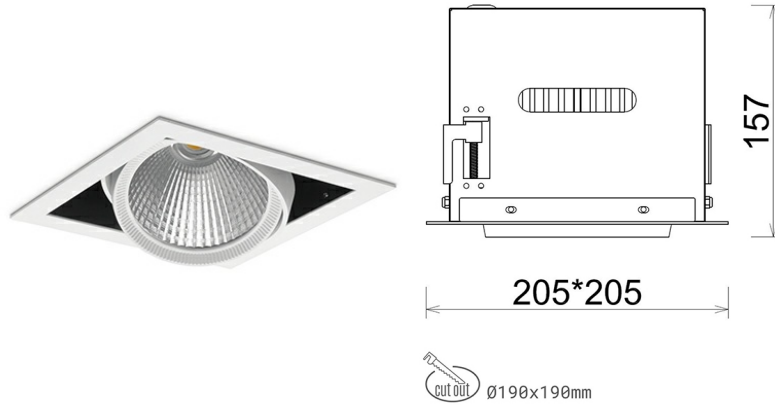

DOWNLIGHT CYGNUS Z1 957 19W 30° WHITE SPECIAL ON/OFF

LED	COB
Light colour	5700 [K] SPECIAL
CRI	90
Led chip flux	2551 [lm]
Luminous flux	2040 [lm]
System power	19 [W]
Luminaire Efficiency	107 [lm/W]
Beam angle	30°
Controller	ON/OFF
MacAdam	3 SDCM

Downlight LED

LED downlight for drop ceiling installation. Aluminium housing. Available in white and black. Any RAL palette colour available on enquiry. Housing enables adjustment in two axis planes. Glass cover included. Reflector beams available: 15°, 30°, 45° and 60°. Maximum power is 37W

LUMINAIRE

Weight	2,05 [kg]
Protection rating IP , IK , class	IP 20, IK 3,
Luminaire colour	WHITE
Cover	Glass
Operating voltage	220-240V 50-60Hz

Note: All data are typical values. Tolerance of measurements +/-10% System features may change with product improvements due to technical advances.

OPTIONS

RAL colours on inquiry, honeycomb louver on inquiry , Casambi on inquiry, DALI on inquiry, Phase-cut dimming on inquiry.

Generated: 16.07.2024

+48 32 388 80 00

www.cora.pl
cora@cora.pl

Street: Ignatza Hakuby 18
41-914 Bytom, Polska