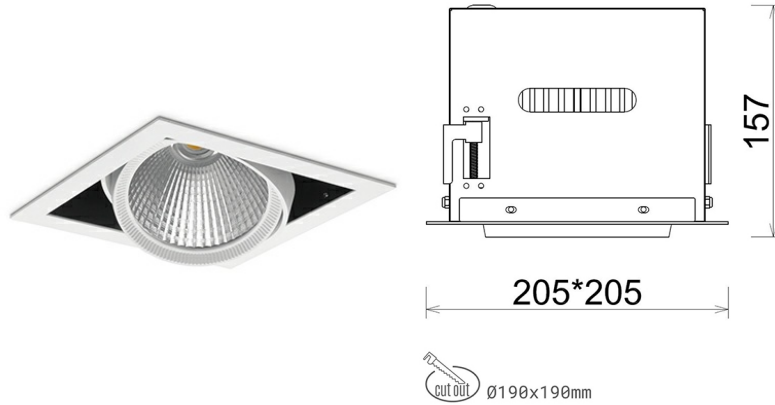

DOWNLIGHT CYGNUS Z1 957 37W 15° WHITE SPECIAL ON/OFF

LED	COB
Light colour	5700 [K] SPECIAL
CRI	90
Led chip flux	4590 [lm]
Luminous flux	3672 [lm]
System power	37 [W]
Luminaire Efficiency	99 [lm/W]
Beam angle	15°
Controller	ON/OFF
MacAdam	3 SDCM

Downlight LED

LED downlight for drop ceiling installation. Aluminium housing. Available in white and black. Any RAL palette colour available on enquiry. Housing enables adjustment in two axis planes. Glass cover included. Reflector beams available: 15°, 30°, 45° and 60°. Maximum power is 37W

LUMINAIRE

Weight	2,05 [kg]
Protection rating IP , IK , class	IP 20, IK 3,
Luminaire colour	WHITE
Cover	Glass
Operating voltage	220-240V 50-60Hz

Note: All data are typical values. Tolerance of measurements +/-10% System features may change with product improvements due to technical advances.

OPTIONS

RAL colours on inquiry, honeycomb louver on inquiry , Casambi on inquiry, DALI on inquiry, Phase-cut dimming on inquiry.

Generated: 26.06.2024

+48 32 388 80 00

www.cora.pl
cora@cora.pl

Street: Ignatza Hakuby 18
41-914 Bytom, Polska