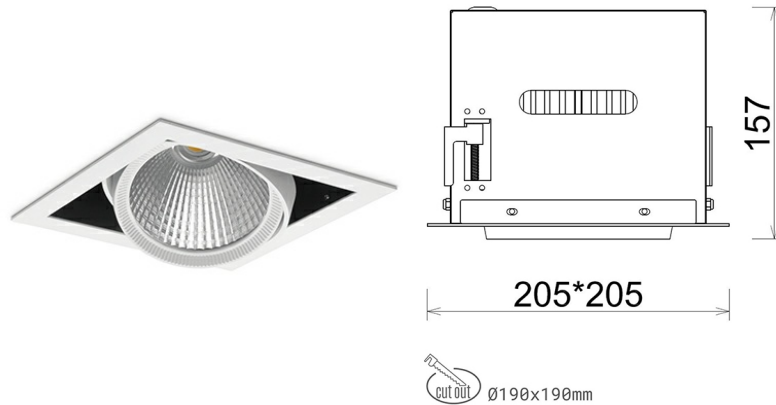

DOWNLIGHT CYGNUS Z1 957 31W 15° WHITE SPECIAL ON/OFF

Article number: N214-K0003-CC957-H8-H15-ZC03_800-S6-###

LED	COB
Light colour	5700 [K] SPECIAL
CRI	90
Led chip flux	3934 [lm]
Luminous flux	3147 [lm]
System power	31 [W]
Luminaire Efficiency	102 [lm/W]
Beam angle	15°
Controller	ON/OFF
MacAdam	3 SDCM

Downlight LED

LED downlight for drop ceiling installation. Aluminium housing. Available in white and black. Any RAL palette colour available on enquiry. Housing enables adjustment in two axis planes. Glass cover included. Reflector beams available: 15°, 30°, 45° and 60°. Maximum power is 37W

LUMINAIRE

Weight	2,05 [kg]
Protection rating IP , IK , class	IP 20, IK 3,
Luminaire colour	Glass
Cover	220-240V 50-60Hz
Operating voltage	

Note: All data are typical values. Tolerance of measurements +/-10% System features may change with product improvements due to technical advances.