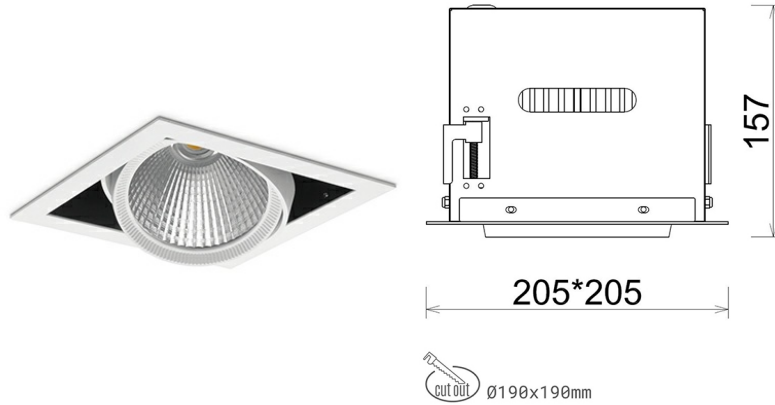

DOWNLIGHT CYGNUS Z1 957 23W 15° WHITE SPECIAL ON/OFF

LED	COB
Light colour	5700 [K] SPECIAL
CRI	90
Led chip flux	3023 [lm]
Luminous flux	2418 [lm]
System power	23 [W]
Luminaire Efficiency	105 [lm/W]
Beam angle	15°
Controller	ON/OFF
MacAdam	3 SDCM

Downlight LED

LED downlight for drop ceiling installation. Aluminium housing. Available in white and black. Any RAL palette colour available on enquiry. Housing enables adjustment in two axis planes. Glass cover included. Reflector beams available: 15°, 30°, 45° and 60°. Maximum power is 37W

LUMINAIRE

Weight	2,05 [kg]
Protection rating IP , IK , class	IP 20, IK 3,
Luminaire colour	WHITE
Cover	Glass
Operating voltage	220-240V 50-60Hz

Note: All data are typical values. Tolerance of measurements +/-10% System features may change with product improvements due to technical advances.

OPTIONS

RAL colours on inquiry, honeycomb louver on inquiry , Casambi on inquiry, DALI on inquiry, Phase-cut dimming on inquiry.

Generated: 16.07.2024

+48 32 388 80 00

www.cora.pl
cora@cora.pl

Street: Ignatza Hakuby 18
41-914 Bytom, Polska