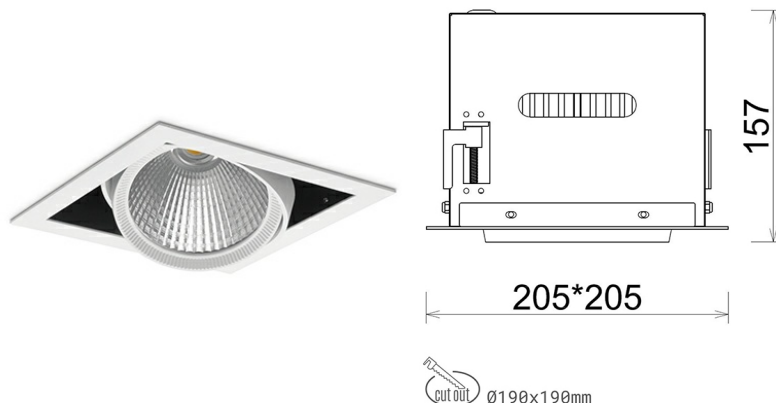

DOWNLIGHT CYGNUS Z1 957 21W 15° WHITE SPECIAL ON/OFF

LED	COB
Light colour	5700 [K] SPECIAL
CRI	90
Led chip flux	2788 [lm]
Luminous flux	2230 [lm]
System power	21 [W]
Luminaire Efficiency	106 [lm/W]
Beam angle	15°
Controller	ON/OFF
MacAdam	3 SDCM

Downlight LED

LED downlight for drop ceiling installation. Aluminium housing. Available in white and black. Any RAL palette colour available on enquiry. Housing enables adjustment in two axis planes. Glass cover included. Reflector beams available: 15°, 30°, 45° and 60°. Maximum power is 37W

LUMINAIRE

Weight	2,05 [kg]
Protection rating IP , IK , class	IP 20, IK 3,
Luminaire colour	WHITE
Cover	Glass
Operating voltage	220-240V 50-60Hz

Note: All data are typical values. Tolerance of measurements +/-10% System features may change with product improvements due to technical advances.

OPTIONS

RAL colours on inquiry, honeycomb louver on inquiry , Casambi on inquiry, DALI on inquiry, Phase-cut dimming on inquiry.

Generated: 16.07.2024

+48 32 388 80 00

www.cora.pl
cora@cora.pl

Street: Ignatza Hakuby 18
41-914 Bytom, Polska