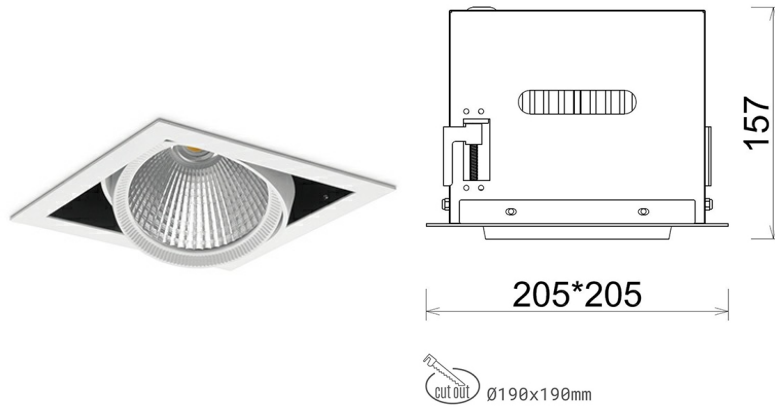

DOWNLIGHT CYGNUS Z1 942 35W 30° WHITE MEAT WHITE ON/OFF

Article number: N214-K0003-CC942-H8-H30-ZC03_900-S6-###

LED	COB
Light colour	4200 [K] MEAT WHITE
CRI	90
Led chip flux	3375 [lm]
Luminous flux	2700 [lm]
System power	35 [W]
Luminaire Efficiency	77 [lm/W]
Beam angle	30°
Controller	ON/OFF
MacAdam	3 SDCM

Downlight LED

LED downlight for drop ceiling installation. Aluminium housing. Available in white and black. Any RAL palette colour available on enquiry. Housing enables adjustment in two axis planes. Glass cover included. Reflector beams available: 15°, 30°, 45° and 60°. Maximum power is 37W

LUMINAIRE

Weight	2,05 [kg]
Protection rating IP , IK , class	IP 20, IK 3,
Luminaire colour	WHITE
Cover	Glass
Operating voltage	220-240V 50-60Hz

Note: All data are typical values. Tolerance of measurements +/-10% System features may change with product improvements due to technical advances.