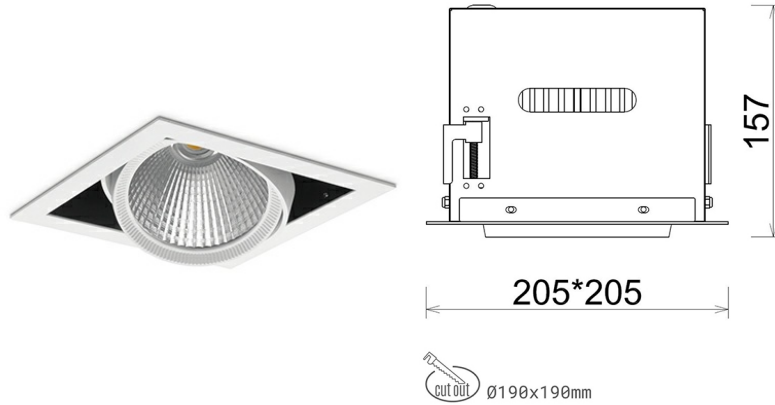

DOWNLIGHT CYGNUS Z1 942 27W 30° WHITE MEAT WHITE ON/OFF

LED	COB
Light colour	4200 [K] MEAT WHITE
CRI	90
Led chip flux	2695 [lm]
Luminous flux	2156 [lm]
System power	27 [W]
Luminaire Efficiency	80 [lm/W]
Beam angle	30°
Controller	ON/OFF
MacAdam	3 SDCM

Downlight LED

LED downlight for drop ceiling installation. Aluminium housing. Available in white and black. Any RAL palette colour available on enquiry. Housing enables adjustment in two axis planes. Glass cover included. Reflector beams available: 15°, 30°, 45° and 60°. Maximum power is 37W

LUMINAIRE

Weight	2,05 [kg]
Protection rating IP , IK , class	IP 20, IK 3,
Luminaire colour	WHITE
Cover	Glass
Operating voltage	220-240V 50-60Hz

Note: All data are typical values. Tolerance of measurements +/-10% System features may change with product improvements due to technical advances.

OPTIONS

RAL colours on inquiry, honeycomb louver on inquiry , Casambi on inquiry, DALI on inquiry, Phase-cut dimming on inquiry.

Generated: 29.06.2024

+48 32 388 80 00

www.cora.pl
cora@cora.pl

Street: Ignatza Hakuby 18
41-914 Bytom, Polska