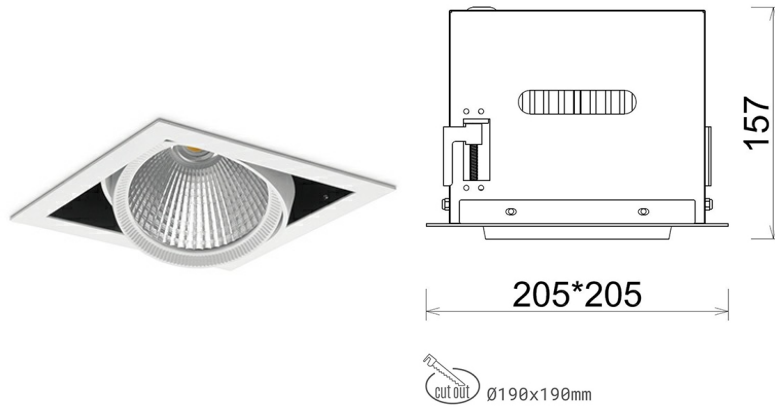

DOWNLIGHT CYGNUS Z1 942 27W 15° WHITE MEAT WHITE ON/OFF

Article number: N214-K0003-CC942-H8-H15-ZC02_700-S6-###

LED	COB
Light colour	4200 [K] MEAT WHITE
CRI	90
Led chip flux	2695 [lm]
Luminous flux	2156 [lm]
System power	27 [W]
Luminaire Efficiency	80 [lm/W]
Beam angle	15°
Controller	ON/OFF
MacAdam	3 SDCM

Downlight LED

LED downlight for drop ceiling installation. Aluminium housing. Available in white and black. Any RAL palette colour available on enquiry. Housing enables adjustment in two axis planes. Glass cover included. Reflector beams available: 15°, 30°, 45° and 60°. Maximum power is 37W

LUMINAIRE

Weight	2,05 [kg]
Protection rating IP , IK , class	IP 20, IK 3,
Luminaire colour	WHITE
Cover	Glass
Operating voltage	220-240V 50-60Hz

Note: All data are typical values. Tolerance of measurements +/-10% System features may change with product improvements due to technical advances.