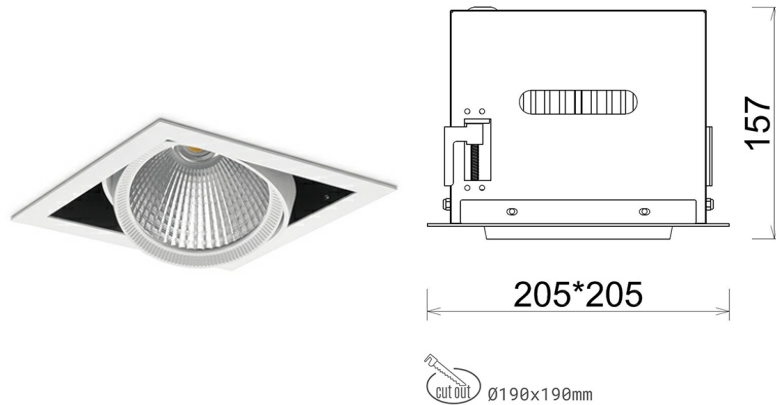

DOWNLIGHT CYGNUS Z1 940 34W 60° WHITE HI EFFICIENT ON/OFF

Article number: N214-K0003-BB940-H8-H60-ZC03_900-S6-###

LED	COB
Light colour	4000 [K] HI EFFICIENT
CRI	90
Led chip flux	5532 [lm]
Luminous flux	4425 [lm]
System power	34 [W]
Luminaire Efficiency	130 [lm/W]
Beam angle	60°
Controller	ON/OFF
MacAdam	3 SDCM

Downlight LED

LED downlight for drop ceiling installation. Aluminium housing. Available in white and black. Any RAL palette colour available on enquiry. Housing enables adjustment in two axis planes. Glass cover included. Reflector beams available: 15°, 30°, 45° and 60°. Maximum power is 37W

LUMINAIRE

Weight	2,05 [kg]
Protection rating IP , IK , class	IP 20, IK 3,
Luminaire colour	WHITE
Cover	Glass
Operating voltage	220-240V 50-60Hz

Note: All data are typical values. Tolerance of measurements +/-10% System features may change with product improvements due to technical advances.