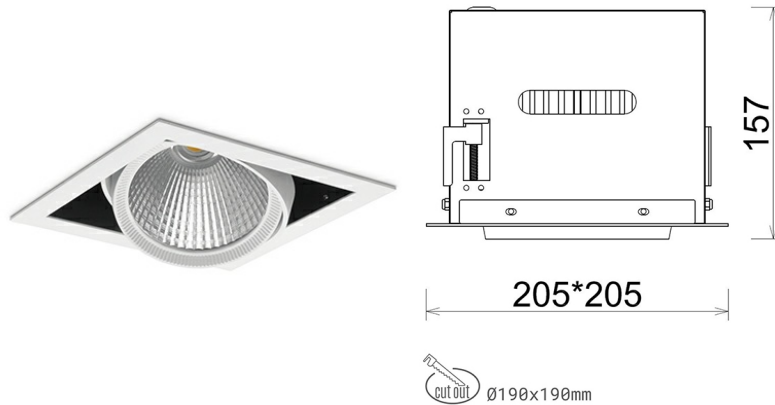

DOWNLIGHT CYGNUS Z1 940 27W 60° WHITE HI EFFICIENT ON/OFF

Article number: N214-K0003-BB940-H8-H60-ZC02_700-S6-###

LED	COB
Light colour	4000 [K] HI EFFICIENT
CRI	90
Led chip flux	4385 [lm]
Luminous flux	3508 [lm]
System power	27 [W]
Luminaire Efficiency	130 [lm/W]
Beam angle	60°
Controller	ON/OFF
MacAdam	3 SDCM

Downlight LED

LED downlight for drop ceiling installation. Aluminium housing. Available in white and black. Any RAL palette colour available on enquiry. Housing enables adjustment in two axis planes. Glass cover included. Reflector beams available: 15°, 30°, 45° and 60°. Maximum power is 37W

LUMINAIRE

Weight	2,05 [kg]
Protection rating IP , IK , class	IP 20, IK 3,
Luminaire colour	WHITE
Cover	Glass
Operating voltage	220-240V 50-60Hz

Note: All data are typical values. Tolerance of measurements +/-10% System features may change with product improvements due to technical advances.