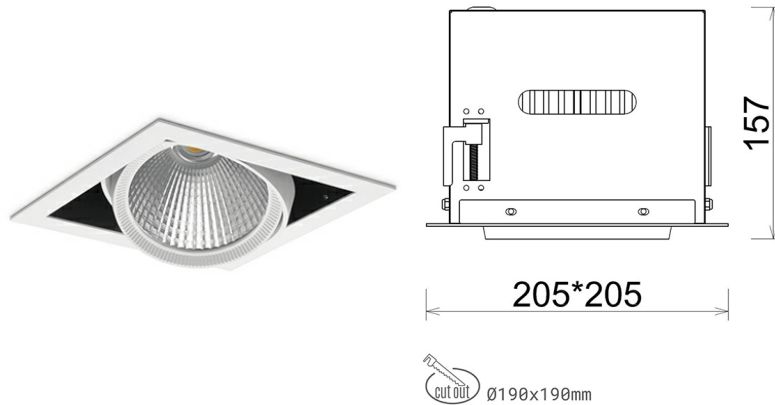

DOWNLIGHT CYGNUS Z1 940 36W 30° WHITE HI EFFICIENT ON/OFF

Article number: N214-K0003-BB940-H8-H30-ZC03_950-S6-###

| | |
|----------------------|-----------------------|
| LED | COB |
| Light colour | 4000 [K] HI EFFICIENT |
| CRI | 90 |
| Led chip flux | 5811 [lm] |
| Luminous flux | 4648 [lm] |
| System power | 36 [W] |
| Luminaire Efficiency | 129 [lm/W] |
| Beam angle | 30° |
| Controller | ON/OFF |
| MacAdam | 3 SDCM |

Downlight LED

LED downlight for drop ceiling installation. Aluminium housing. Available in white and black. Any RAL palette colour available on enquiry. Housing enables adjustment in two axis planes. Glass cover included. Reflector beams available: 15°, 30°, 45° and 60°. Maximum power is 37W

LUMINAIRE

| | |
|-----------------------------------|------------------|
| Weight | 2,05 [kg] |
| Protection rating IP , IK , class | IP 20, IK 3, |
| Luminaire colour | WHITE |
| Cover | Glass |
| Operating voltage | 220-240V 50-60Hz |