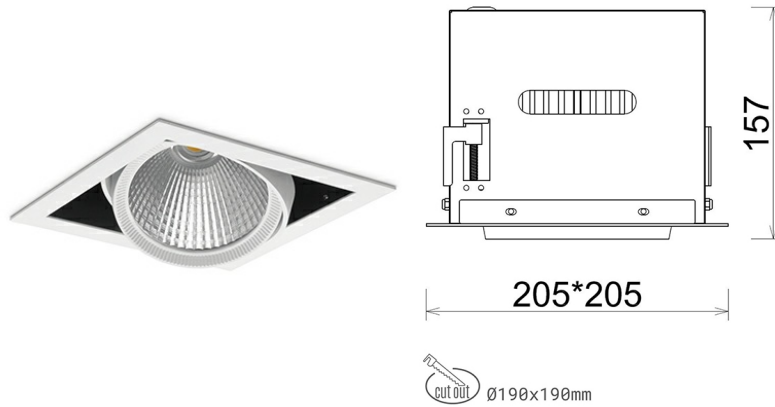

DOWNLIGHT CYGNUS Z1 940 31W 30° WHITE HI EFFICIENT ON/OFF

Article number: N214-K0003-BB940-H8-H30-ZC03_800-S6-###

| | |
|----------------------|-----------------------|
| LED | COB |
| Light colour | 4000 [K] HI EFFICIENT |
| CRI | 90 |
| Led chip flux | 4964 [lm] |
| Luminous flux | 3971 [lm] |
| System power | 31 [W] |
| Luminaire Efficiency | 128 [lm/W] |
| Beam angle | 30° |
| Controller | ON/OFF |
| MacAdam | 3 SDCM |

Downlight LED

LED downlight for drop ceiling installation. Aluminium housing. Available in white and black. Any RAL palette colour available on enquiry. Housing enables adjustment in two axis planes. Glass cover included. Reflector beams available: 15°, 30°, 45° and 60°. Maximum power is 37W

LUMINAIRE

| | |
|-----------------------------------|------------------|
| Weight | 2,05 [kg] |
| Protection rating IP , IK , class | IP 20, IK 3, |
| Luminaire colour | WHITE |
| Cover | Glass |
| Operating voltage | 220-240V 50-60Hz |