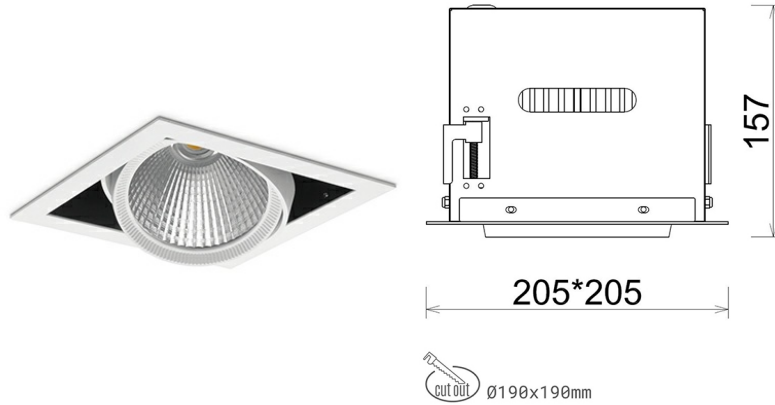

DOWNLIGHT CYGNUS Z1 940 27W 30° WHITE HI EFFICIENT ON/OFF

LED	COB
Light colour	4000 [K] HI EFFICIENT
CRI	90
Led chip flux	4385 [lm]
Luminous flux	3508 [lm]
System power	27 [W]
Luminaire Efficiency	130 [lm/W]
Beam angle	30°
Controller	ON/OFF
MacAdam	3 SDCM

Downlight LED

LED downlight for drop ceiling installation. Aluminium housing. Available in white and black. Any RAL palette colour available on enquiry. Housing enables adjustment in two axis planes. Glass cover included. Reflector beams available: 15°, 30°, 45° and 60°. Maximum power is 37W

LUMINAIRE

Weight	2,05 [kg]
Protection rating IP , IK , class	IP 20, IK 3,
Luminaire colour	WHITE
Cover	Glass
Operating voltage	220-240V 50-60Hz

Note: All data are typical values. Tolerance of measurements +/-10% System features may change with product improvements due to technical advances.

OPTIONS

RAL colours on inquiry, honeycomb louver on inquiry , Casambi on inquiry, DALI on inquiry, Phase-cut dimming on inquiry.

Generated: 29.06.2024

+48 32 388 80 00

www.cora.pl
cora@cora.pl

Street: Ignatza Hakuby 18
41-914 Bytom, Polska