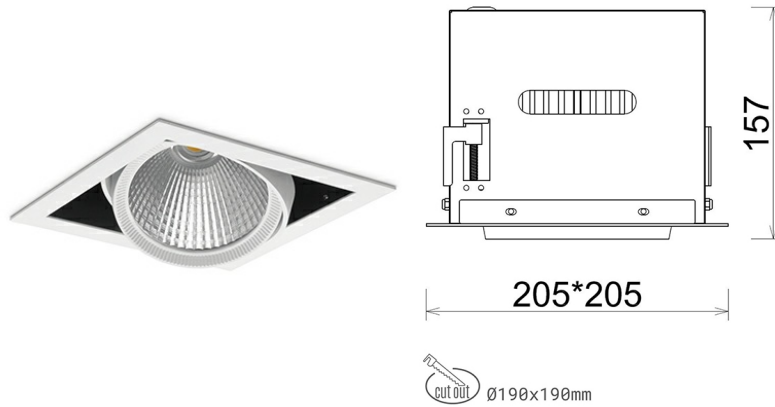

## DOWNLIGHT CYGNUS Z1 940 23W 30° WHITE HI EFFICIENT ON/OFF

Article number: N214-K0003-BB940-H8-H30-ZC02\_600-S6-###

LED	COB
Light colour	4000 [K] HI EFFICIENT
CRI	90
Led chip flux	3793 [lm]
Luminous flux	3034 [lm]
System power	23 [W]
Luminaire Efficiency	132 [lm/W]
Beam angle	30°
Controller	ON/OFF
MacAdam	3 SDCM

### Downlight LED

LED downlight for drop ceiling installation. Aluminium housing. Available in white and black. Any RAL palette colour available on enquiry. Housing enables adjustment in two axis planes. Glass cover included. Reflector beams available: 15°, 30°, 45° and 60°. Maximum power is 37W

### LUMINAIRE

Weight	2,05 [kg]
Protection rating IP , IK , class	IP 20, IK 3,
Luminaire colour	WHITE
Cover	Glass
Operating voltage	220-240V 50-60Hz

Note: All data are typical values. Tolerance of measurements +/-10% System features may change with product improvements due to technical advances.