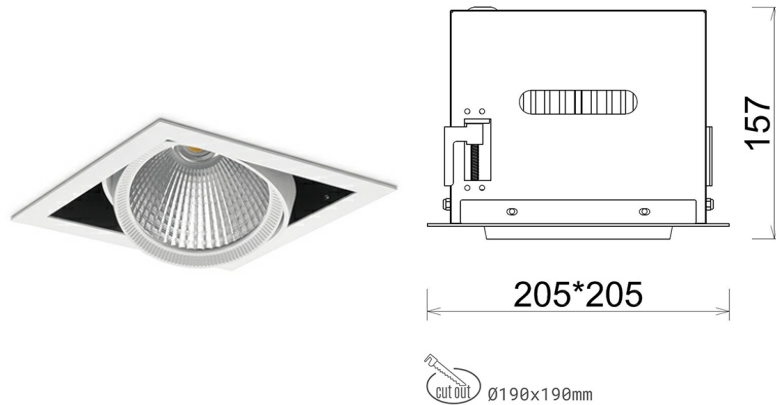

## DOWNLIGHT CYGNUS Z1 935 31W 45° WHITE HI EFFICIENT ON/OFF

Article number: N214-K0003-BB935-H8-H45-ZC03\_800-S6-###

LED	COB
Light colour	3500 [K] HI EFFICIENT
CRI	90
Led chip flux	4723 [lm]
Luminous flux	3778 [lm]
System power	31 [W]
Luminaire Efficiency	122 [lm/W]
Beam angle	45°
Controller	ON/OFF
MacAdam	3 SDCM

### Downlight LED

LED downlight for drop ceiling installation. Aluminium housing. Available in white and black. Any RAL palette colour available on enquiry. Housing enables adjustment in two axis planes. Glass cover included. Reflector beams available: 15°, 30°, 45° and 60°. Maximum power is 37W

### LUMINAIRE

Weight	2,05 [kg]
Protection rating IP , IK , class	IP 20, IK 3,
Luminaire colour	WHITE
Cover	Glass
Operating voltage	220-240V 50-60Hz

Note: All data are typical values. Tolerance of measurements +/-10% System features may change with product improvements due to technical advances.