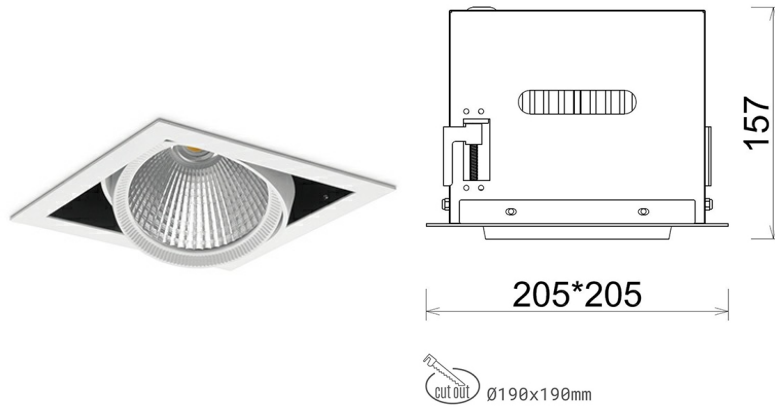

## DOWNLIGHT CYGNUS Z1 935 27W 30° WHITE HI EFFICIENT ON/OFF

Article number: N214-K0003-BB935-H8-H30-ZC02\_700-S6-###

LED	COB
Light colour	3500 [K] HI EFFICIENT
CRI	90
Led chip flux	4181 [lm]
Luminous flux	3344 [lm]
System power	27 [W]
Luminaire Efficiency	124 [lm/W]
Beam angle	30°
Controller	ON/OFF
MacAdam	3 SDCM

### Downlight LED

LED downlight for drop ceiling installation. Aluminium housing. Available in white and black. Any RAL palette colour available on enquiry. Housing enables adjustment in two axis planes. Glass cover included. Reflector beams available: 15°, 30°, 45° and 60°. Maximum power is 37W

### LUMINAIRE

Weight	2,05 [kg]
Protection rating IP , IK , class	IP 20, IK 3,
Luminaire colour	WHITE
Cover	Glass
Operating voltage	220-240V 50-60Hz

Note: All data are typical values. Tolerance of measurements +/-10% System features may change with product improvements due to technical advances.