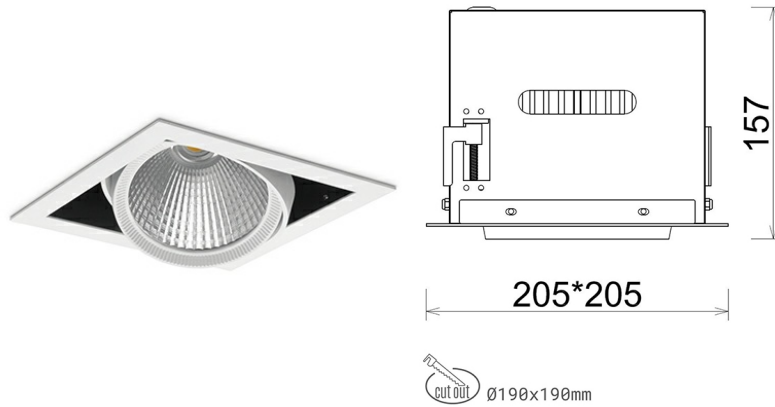

DOWNLIGHT CYGNUS Z1 935 27W 15° WHITE HI EFFICIENT ON/OFF

Article number: N214-K0003-BB935-H8-H15-ZC02_700-S6-###

LED	COB
Light colour	3500 [K] HI EFFICIENT
CRI	90
Led chip flux	4181 [lm]
Luminous flux	3344 [lm]
System power	27 [W]
Luminaire Efficiency	124 [lm/W]
Beam angle	15°
Controller	ON/OFF
MacAdam	3 SDCM

Downlight LED

LED downlight for drop ceiling installation. Aluminium housing. Available in white and black. Any RAL palette colour available on enquiry. Housing enables adjustment in two axis planes. Glass cover included. Reflector beams available: 15°, 30°, 45° and 60°. Maximum power is 37W

LUMINAIRE

Weight	2,05 [kg]
Protection rating IP , IK , class	IP 20, IK 3,
Luminaire colour	WHITE
Cover	Glass
Operating voltage	220-240V 50-60Hz

Note: All data are typical values. Tolerance of measurements +/-10% System features may change with product improvements due to technical advances.