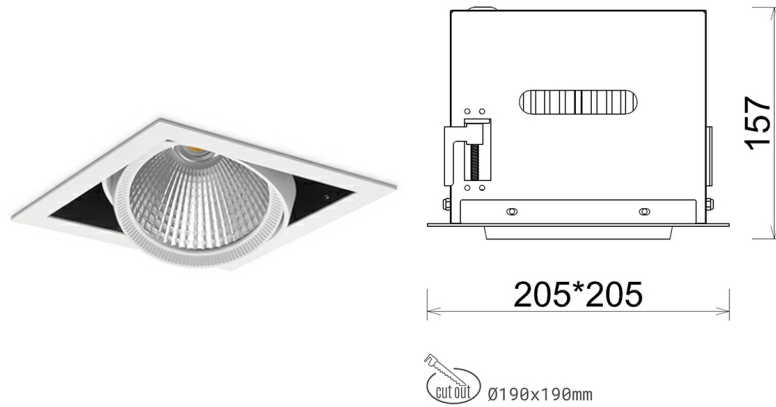

DOWNLIGHT CYGNUS Z1 930 25W 45° WHITE HI EFFICIENT ON/OFF

Article number: N214-K0003-BB930-H8-H45-ZC02_650-S6-###

LED	COB
Light colour	3000 [K] HI EFFICIENT
CRI	90
Led chip flux	4084 [lm]
Luminous flux	3267 [lm]
System power	25 [W]
Luminaire Efficiency	131 [lm/W]
Beam angle	45°
Controller	ON/OFF
MacAdam	3 SDCM

Downlight LED

LED downlight for drop ceiling installation. Aluminium housing. Available in white and black. Any RAL palette colour available on enquiry. Housing enables adjustment in two axis planes. Glass cover included. Reflector beams available: 15°, 30°, 45° and 60°. Maximum power is 37W

LUMINAIRE

Weight	2,05 [kg]
Protection rating IP , IK , class	IP 20, IK 3,
Luminaire colour	WHITE
Cover	Glass
Operating voltage	220-240V 50-60Hz

Note: All data are typical values. Tolerance of measurements +/-10% System features may change with product improvements due to technical advances.