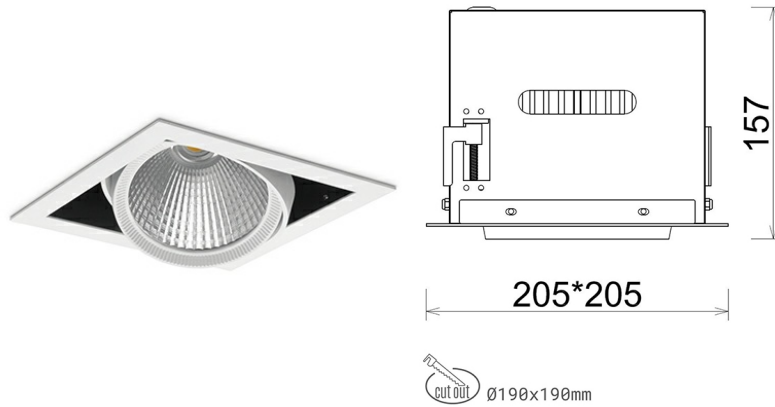

DOWNLIGHT CYGNUS Z1 930 14W 45° WHITE HI EFFICIENT ON/OFF

Article number: N214-K0003-BB930-H8-H45-ZC01_350-S6-###

LED	COB
Light colour	3000 [K] HI EFFICIENT
CRI	90
Led chip flux	2256 [lm]
Luminous flux	1804 [lm]
System power	14 [W]
Luminaire Efficiency	129 [lm/W]
Beam angle	45°
Controller	ON/OFF
MacAdam	3 SDCM

Downlight LED

LED downlight for drop ceiling installation. Aluminium housing. Available in white and black. Any RAL palette colour available on enquiry. Housing enables adjustment in two axis planes. Glass cover included. Reflector beams available: 15°, 30°, 45° and 60°. Maximum power is 37W

LUMINAIRE

Weight	2,05 [kg]
Protection rating IP , IK , class	IP 20, IK 3,
Luminaire colour	WHITE
Cover	Glass
Operating voltage	220-240V 50-60Hz

Note: All data are typical values. Tolerance of measurements +/-10% System features may change with product improvements due to technical advances.