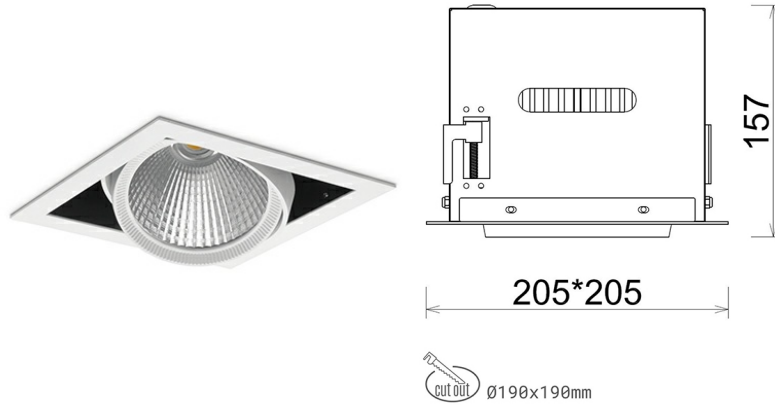

DOWNLIGHT CYGNUS Z1 930 23W 30° WHITE HI EFFICIENT ON/OFF

LED	COB
Light colour	3000 [K] HI EFFICIENT
CRI	90
Led chip flux	3787 [lm]
Luminous flux	3029 [lm]
System power	23 [W]
Luminaire Efficiency	132 [lm/W]
Beam angle	30°
Controller	ON/OFF
MacAdam	3 SDCM

Downlight LED

LED downlight for drop ceiling installation. Aluminium housing. Available in white and black. Any RAL palette colour available on enquiry. Housing enables adjustment in two axis planes. Glass cover included. Reflector beams available: 15°, 30°, 45° and 60°. Maximum power is 37W

LUMINAIRE

Weight	2,05 [kg]
Protection rating IP , IK , class	IP 20, IK 3,
Luminaire colour	WHITE
Cover	Glass
Operating voltage	220-240V 50-60Hz

Note: All data are typical values. Tolerance of measurements +/-10% System features may change with product improvements due to technical advances.

OPTIONS

RAL colours on inquiry, honeycomb louver on inquiry , Casambi on inquiry, DALI on inquiry, Phase-cut dimming on inquiry.

Generated: 29.06.2024

+48 32 388 80 00

www.cora.pl
cora@cora.pl

Street: Ignatza Hakuby 18
41-914 Bytom, Polska