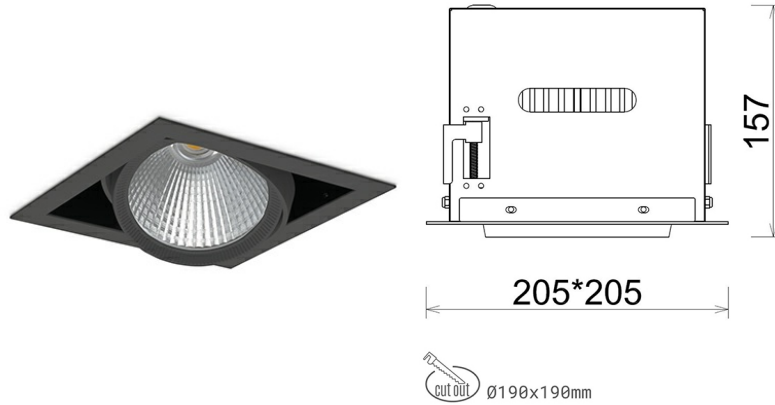

DOWNLIGHT CYGNUS Z1 825 10W 45° BLACK BREAD ON/OFF

LED	COB
Light colour	2500 [K] BREAD
CRI	80
Led chip flux	1195 [lm]
Luminous flux	956 [lm]
System power	10 [W]
Luminaire Efficiency	96 [lm/W]
Beam angle	45°
Controller	ON/OFF
MacAdam	3 SDCM

Downlight LED

LED downlight for drop ceiling installation. Aluminium housing. Available in white and black. Any RAL palette colour available on enquiry. Housing enables adjustment in two axis planes. Glass cover included. Reflector beams available: 15°, 30°, 45° and 60°. Maximum power is 37W

LUMINAIRE

Weight	2,05 [kg]
Protection rating IP , IK , class	IP 20, IK 3,
Luminaire colour	BLACK
Cover	Glass
Operating voltage	220-240V 50-60Hz

Note: All data are typical values. Tolerance of measurements +/-10% System features may change with product improvements due to technical advances.

OPTIONS

RAL colours on inquiry, honeycomb louver on inquiry , Casambi on inquiry, DALI on inquiry, Phase-cut dimming on inquiry.

Generated: 16.07.2024

+48 32 388 80 00

www.cora.pl
cora@cora.pl

Street: Ignatza Hakuby 18
41-914 Bytom, Polska