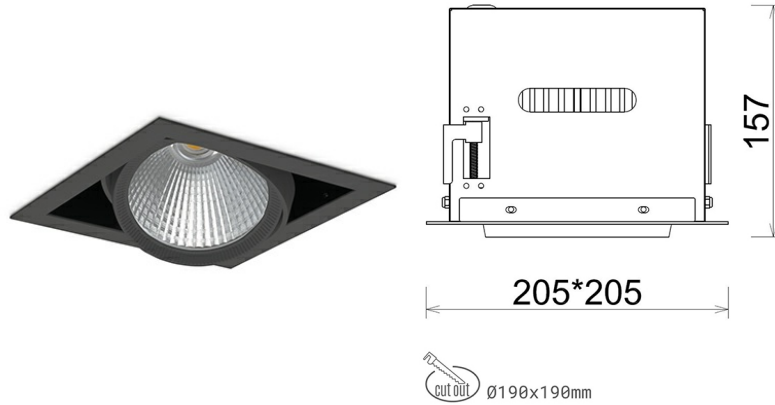

DOWNLIGHT CYGNUS Z1 825 31W 30° BLACK BREAD ON/OFF

LED	COB
Light colour	2500 [K] BREAD
CRI	80
Led chip flux	3621 [lm]
Luminous flux	2896 [lm]
System power	31 [W]
Luminaire Efficiency	93 [lm/W]
Beam angle	30°
Controller	ON/OFF
MacAdam	3 SDCM

Downlight LED

LED downlight for drop ceiling installation. Aluminium housing. Available in white and black. Any RAL palette colour available on enquiry. Housing enables adjustment in two axis planes. Glass cover included. Reflector beams available: 15°, 30°, 45° and 60°. Maximum power is 37W

LUMINAIRE

Weight	2,05 [kg]
Protection rating IP , IK , class	IP 20, IK 3,
Luminaire colour	BLACK
Cover	Glass
Operating voltage	220-240V 50-60Hz

Note: All data are typical values. Tolerance of measurements +/-10% System features may change with product improvements due to technical advances.

OPTIONS

RAL colours on inquiry, honeycomb louver on inquiry , Casambi on inquiry, DALI on inquiry, Phase-cut dimming on inquiry.

Generated: 16.07.2024

+48 32 388 80 00

www.cora.pl
cora@cora.pl

Street: Ignatza Hakuby 18
41-914 Bytom, Polska