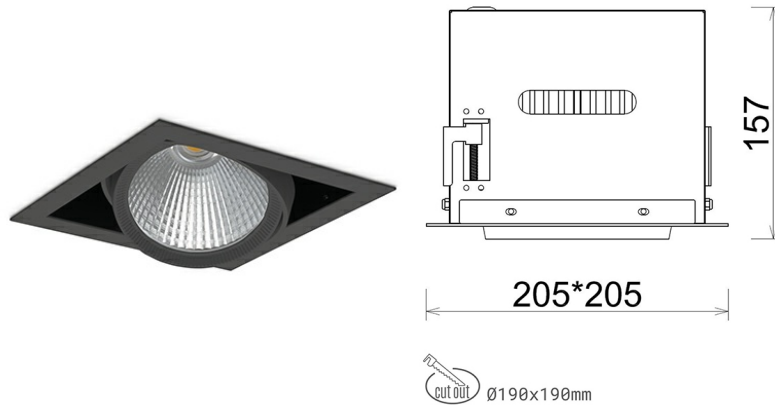

## DOWNLIGHT CYGNUS Z1 825 19W 30° BLACK BREAD ON/OFF

Article number: N214-K0002-VF825-H8-H30-ZC01\_500-S6-###

|                      |                |
|----------------------|----------------|
| LED                  | COB            |
| Light colour         | 2500 [K] BREAD |
| CRI                  | 80             |
| Led chip flux        | 2340 [lm]      |
| Luminous flux        | 1872 [lm]      |
| System power         | 19 [W]         |
| Luminaire Efficiency | 99 [lm/W]      |
| Beam angle           | 30°            |
| Controller           | ON/OFF         |
| MacAdam              | 3 SDCM         |

### Downlight LED

LED downlight for drop ceiling installation. Aluminium housing. Available in white and black. Any RAL palette colour available on enquiry. Housing enables adjustment in two axis planes. Glass cover included. Reflector beams available: 15°, 30°, 45° and 60°. Maximum power is 37W

### LUMINAIRE

|                                   |                  |
|-----------------------------------|------------------|
| Weight                            | 2,05 [kg]        |
| Protection rating IP , IK , class | IP 20, IK 3,     |
| Luminaire colour                  | BLACK            |
| Cover                             | Glass            |
| Operating voltage                 | 220-240V 50-60Hz |