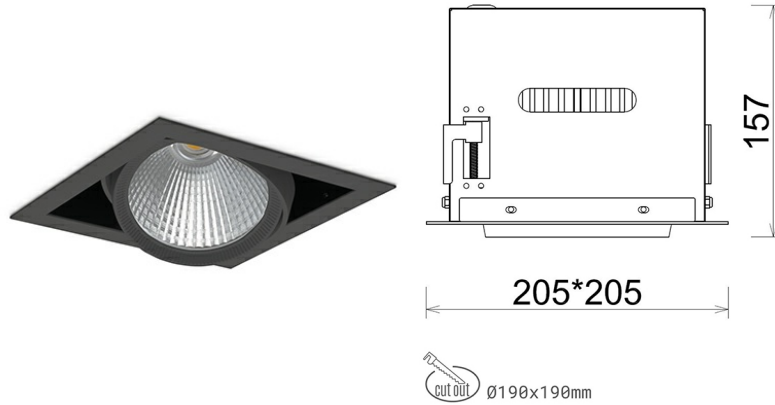

DOWNLIGHT CYGNUS Z1 825 35W 15° BLACK BREAD ON/OFF

LED	COB
Light colour	2500 [K] BREAD
CRI	80
Led chip flux	4073 [lm]
Luminous flux	3258 [lm]
System power	35 [W]
Luminaire Efficiency	93 [lm/W]
Beam angle	15°
Controller	ON/OFF
MacAdam	3 SDCM

Downlight LED

LED downlight for drop ceiling installation. Aluminium housing. Available in white and black. Any RAL palette colour available on enquiry. Housing enables adjustment in two axis planes. Glass cover included. Reflector beams available: 15°, 30°, 45° and 60°. Maximum power is 37W

LUMINAIRE

Weight	2,05 [kg]
Protection rating IP , IK , class	IP 20, IK 3,
Luminaire colour	BLACK
Cover	Glass
Operating voltage	220-240V 50-60Hz

Note: All data are typical values. Tolerance of measurements +/-10% System features may change with product improvements due to technical advances.

OPTIONS

RAL colours on inquiry, honeycomb louver on inquiry , Casambi on inquiry, DALI on inquiry, Phase-cut dimming on inquiry.

Generated: 16.07.2024

+48 32 388 80 00

www.cora.pl
cora@cora.pl

Street: Ignatza Hakuby 18
41-914 Bytom, Polska