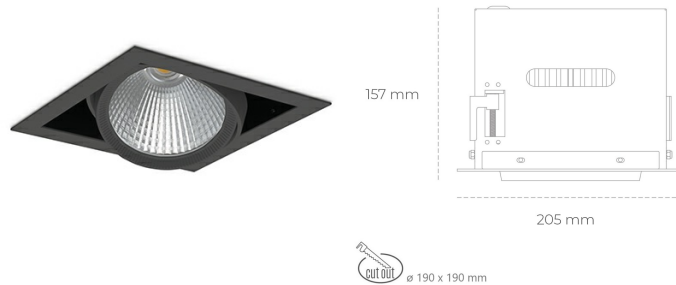

# DOWNLIGHT CYGNUS Z1 825 35W 15° BLACK BREAD ON/OFF

Article number: N214-K0002-VF825-H8-H15-ZC03\_900-S6-###

LED	COB
Light colour	2500 [K] BREAD
CRI	80
Led chip flux	4073 [lm]
Luminous flux	3258 [lm]
System power	35 [W]
Luminaire Efficiency	93 [lm/W]
Beam angle	15°
Controller	ON/OFF
MacAdam	3 SDCM

### Downlight LED

LED downlight for drop ceiling installation. Aluminium housing. Available in white and black. Any RAL palette colour available on enquiry. Housing enables adjustment in two axis planes. Glass cover included. Reflector beams available: 15°, 30°, 45° and 60°. Maximum power is 37W

### LUMINAIRE

Weight	2.05 [kg]
Protection rating IP , IK , class	IP 20, IK 3,
Luminaire colour	BLACK
Cover	Glass
Operating voltage	220-240V 50-60Hz

Note: All data are typical values. Tolerance of measurements +/-10%  
System features may change with product improvements due to technical advances.