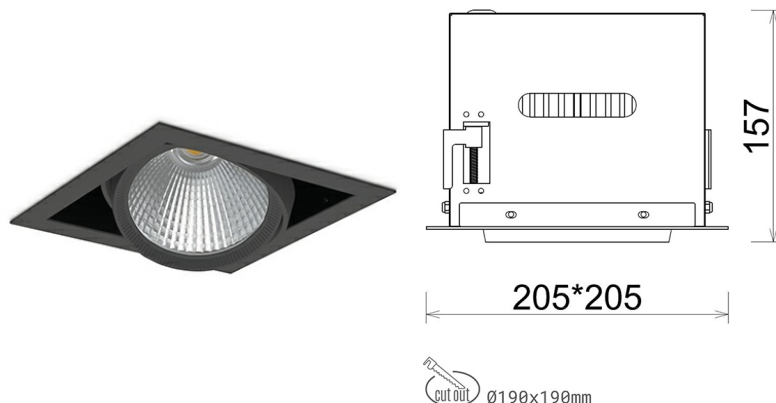

DOWNLIGHT CYGNUS Z1 820 25W 30° BLACK MEAT PINK ON/OFF

LED	COB
Light colour	2000 [K] MEAT PINK
CRI	80
Led chip flux	2181 [lm]
Luminous flux	1744 [lm]
System power	25 [W]
Luminaire Efficiency	70 [lm/W]
Beam angle	30°
Controller	ON/OFF
MacAdam	3 SDCM

Downlight LED

LED downlight for drop ceiling installation. Aluminium housing. Available in white and black. Any RAL palette colour available on enquiry. Housing enables adjustment in two axis planes. Glass cover included. Reflector beams available: 15°, 30°, 45° and 60°. Maximum power is 37W

LUMINAIRE

Weight	2,05 [kg]
Protection rating IP , IK , class	IP 20, IK 3,
Luminaire colour	BLACK
Cover	Glass
Operating voltage	220-240V 50-60Hz

Note: All data are typical values. Tolerance of measurements +/-10% System features may change with product improvements due to technical advances.

OPTIONS

RAL colours on inquiry, honeycomb louver on inquiry , Casambi on inquiry, DALI on inquiry, Phase-cut dimming on inquiry.

Generated: 26.06.2024

+48 32 388 80 00

www.cora.pl
cora@cora.pl

Street: Ignatza Hakuby 18
41-914 Bytom, Polska