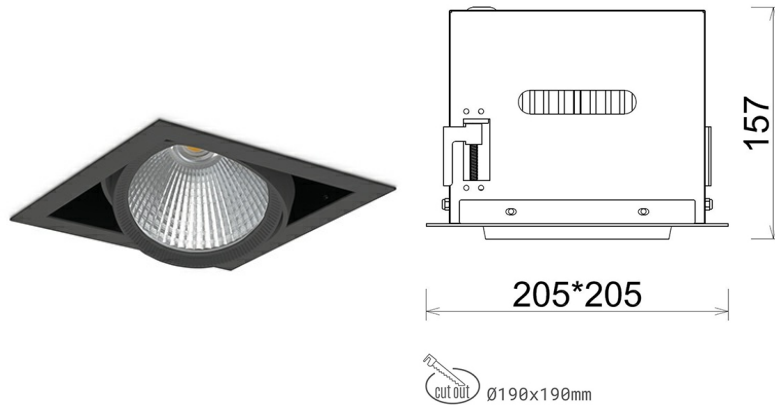

DOWNLIGHT CYGNUS Z1 820 19W 30° BLACK MEAT PINK ON/OFF

Article number: N214-K0002-VE820-H8-H30-ZC01_500-S6-###

LED	COB
Light colour	2000 [K] MEAT PINK
CRI	80
Led chip flux	1741 [lm]
Luminous flux	1392 [lm]
System power	19 [W]
Luminaire Efficiency	73 [lm/W]
Beam angle	30°
Controller	ON/OFF
MacAdam	3 SDCM

Downlight LED

LED downlight for drop ceiling installation. Aluminium housing. Available in white and black. Any RAL palette colour available on enquiry. Housing enables adjustment in two axis planes. Glass cover included. Reflector beams available: 15°, 30°, 45° and 60°. Maximum power is 37W

LUMINAIRE

Weight	2,05 [kg]
Protection rating IP , IK , class	IP 20, IK 3,
Luminaire colour	BLACK
Cover	Glass
Operating voltage	220-240V 50-60Hz

Note: All data are typical values. Tolerance of measurements +/-10% System features may change with product improvements due to technical advances.