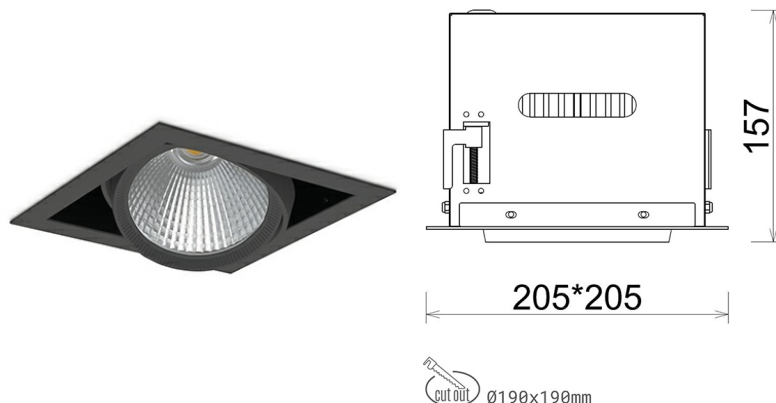

DOWNLIGHT CYGNUS Z1 820 14W 30° BLACK MEAT PINK ON/OFF

LED	COB
Light colour	2000 [K] MEAT PINK
CRI	80
Led chip flux	1253 [lm]
Luminous flux	1002 [lm]
System power	14 [W]
Luminaire Efficiency	72 [lm/W]
Beam angle	30°
Controller	ON/OFF
MacAdam	3 SDCM

Downlight LED

LED downlight for drop ceiling installation. Aluminium housing. Available in white and black. Any RAL palette colour available on enquiry. Housing enables adjustment in two axis planes. Glass cover included. Reflector beams available: 15°, 30°, 45° and 60°. Maximum power is 37W

LUMINAIRE

Weight	2,05 [kg]
Protection rating IP , IK , class	IP 20, IK 3,
Luminaire colour	WHITE
Cover	Glass
Operating voltage	220-240V 50-60Hz

Note: All data are typical values. Tolerance of measurements +/-10% System features may change with product improvements due to technical advances.

OPTIONS

RAL colours on inquiry, honeycomb louver on inquiry , Casambi on inquiry, DALI on inquiry, Phase-cut dimming on inquiry.

Generated: 17.09.2024

+48 32 388 80 00

www.cora.pl
cora@cora.pl

Street: Ignatza Hakuby 18
41-914 Bytom, Polska