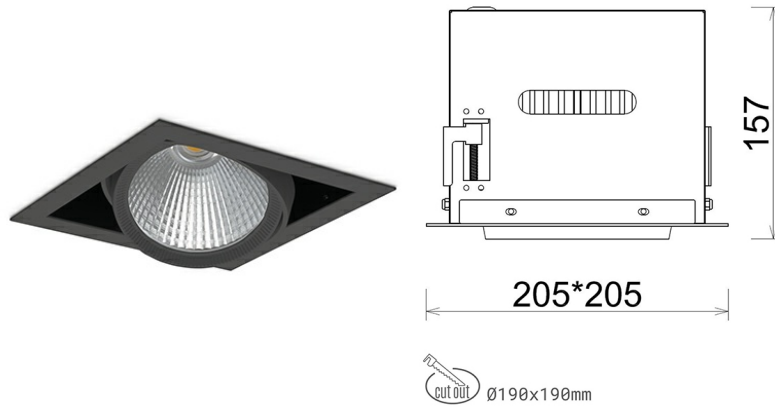

## DOWNLIGHT CYGNUS Z1 940 35W 30° BLACK | ON/OFF

Article number: N214-K0002-RF940-H8-H30-ZC03\_900-S6-###

LED	COB
Light colour	4000 [K]
CRI	90
Led chip flux	4350 [lm]
Luminous flux	3480 [lm]
System power	35 [W]
Luminaire Efficiency	99 [lm/W]
Beam angle	30°
Controller	ON/OFF
MacAdam	3 SDCM

### Downlight LED

LED downlight for drop ceiling installation. Aluminium housing. Available in white and black. Any RAL palette colour available on enquiry. Housing enables adjustment in two axis planes. Glass cover included. Reflector beams available: 15°, 30°, 45° and 60°. Maximum power is 37W

### LUMINAIRE

Weight	2,05 [kg]
Protection rating IP , IK , class	IP 20, IK 3,
Luminaire colour	BLACK
Cover	Glass
Operating voltage	220-240V 50-60Hz

Note: All data are typical values. Tolerance of measurements +/-10% System features may change with product improvements due to technical advances.