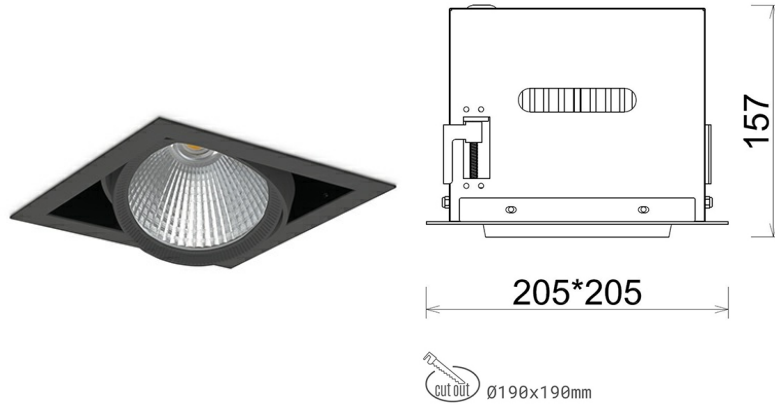

DOWNLIGHT CYGNUS Z1 940 25W 30° BLACK | ON/OFF

LED	COB
Light colour	4000 [K] |
CRI	90
Led chip flux	3141 [lm]
Luminous flux	2512 [lm]
System power	25 [W]
Luminaire Efficiency	100 [lm/W]
Beam angle	30°
Controller	ON/OFF
MacAdam	3 SDCM

Downlight LED

LED downlight for drop ceiling installation. Aluminium housing. Available in white and black. Any RAL palette colour available on enquiry. Housing enables adjustment in two axis planes. Glass cover included. Reflector beams available: 15°, 30°, 45° and 60°. Maximum power is 37W

LUMINAIRE

Weight	2,05 [kg]
Protection rating IP , IK , class	IP 20, IK 3,
Luminaire colour	BLACK
Cover	Glass
Operating voltage	220-240V 50-60Hz

Note: All data are typical values. Tolerance of measurements +/-10% System features may change with product improvements due to technical advances.

OPTIONS

RAL colours on inquiry, honeycomb louver on inquiry , Casambi on inquiry, DALI on inquiry, Phase-cut dimming on inquiry.

Generated: 26.06.2024

+48 32 388 80 00

www.cora.pl
cora@cora.pl

Street: Ignatza Hakuby 18
41-914 Bytom, Polska