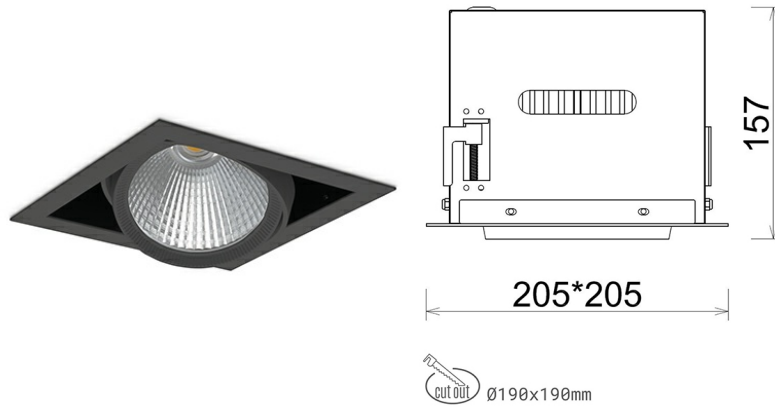

DOWNLIGHT CYGNUS Z1 940 37W 15° BLACK | ON/OFF

Article number: N214-K0002-RF940-H8-H15-ZC03_950-S6-###

LED	COB
Light colour	4000 [K]
CRI	90
Led chip flux	4591 [lm]
Luminous flux	3672 [lm]
System power	37 [W]
Luminaire Efficiency	99 [lm/W]
Beam angle	15°
Controller	ON/OFF
MacAdam	3 SDCM

Downlight LED

LED downlight for drop ceiling installation. Aluminium housing. Available in white and black. Any RAL palette colour available on enquiry. Housing enables adjustment in two axis planes. Glass cover included. Reflector beams available: 15°, 30°, 45° and 60°. Maximum power is 37W

LUMINAIRE

Weight	2,05 [kg]
Protection rating IP , IK , class	IP 20, IK 3,
Luminaire colour	WHITE
Cover	Glass
Operating voltage	220-240V 50-60Hz

Note: All data are typical values. Tolerance of measurements +/-10% System features may change with product improvements due to technical advances.