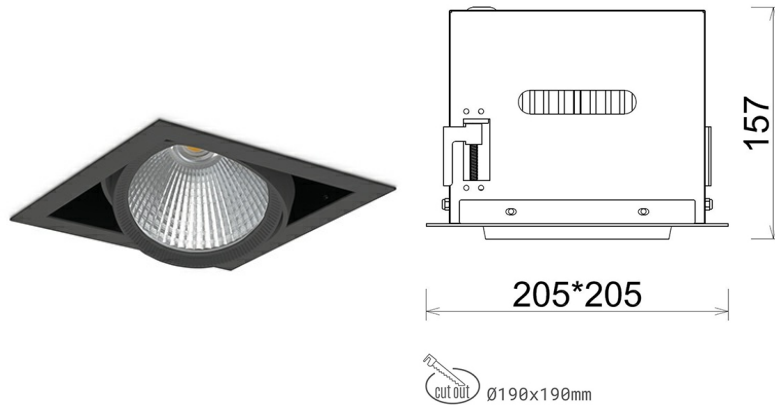

DOWNLIGHT CYGNUS Z1 930 10W 60° BLACK | ON/OFF

Article number: N214-K0002-RF930-H8-H60-ZC01_250-S6-###

LED	COB
Light colour	3000 [K]
CRI	90
Led chip flux	1152 [lm]
Luminous flux	921 [lm]
System power	10 [W]
Luminaire Efficiency	92 [lm/W]
Beam angle	60°
Controller	ON/OFF
MacAdam	3 SDCM

Downlight LED

LED downlight for drop ceiling installation. Aluminium housing. Available in white and black. Any RAL palette colour available on enquiry. Housing enables adjustment in two axis planes. Glass cover included. Reflector beams available: 15°, 30°, 45° and 60°. Maximum power is 37W

LUMINAIRE

Weight	2,05 [kg]
Protection rating IP , IK , class	IP 20, IK 3,
Luminaire colour	WHITE
Cover	Glass
Operating voltage	220-240V 50-60Hz

Note: All data are typical values. Tolerance of measurements +/-10% System features may change with product improvements due to technical advances.