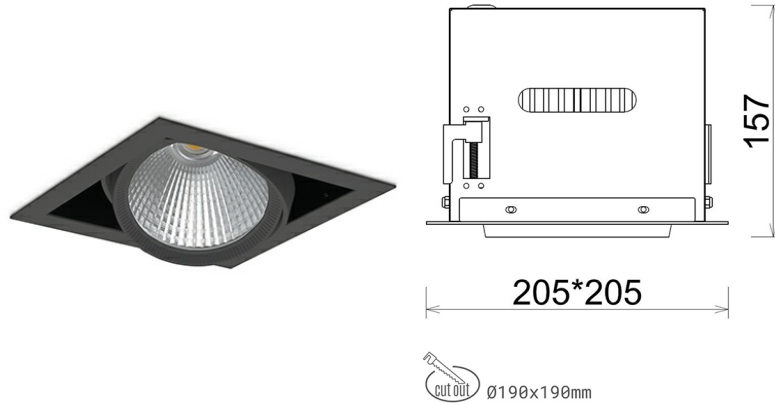

DOWNLIGHT CYGNUS Z1 927 31W 60° BLACK | ON/OFF

LED	COB
Light colour	2700 [K] |
CRI	80
Led chip flux	3555 [lm]
Luminous flux	2844 [lm]
System power	31 [W]
Luminaire Efficiency	92 [lm/W]
Beam angle	60°
Controller	ON/OFF
MacAdam	3 SDCM

Downlight LED

LED downlight for drop ceiling installation. Aluminium housing. Available in white and black. Any RAL palette colour available on enquiry. Housing enables adjustment in two axis planes. Glass cover included. Reflector beams available: 15°, 30°, 45° and 60°. Maximum power is 37W

LUMINAIRE

Weight	2,05 [kg]
Protection rating IP , IK , class	IP 20, IK 3,
Luminaire colour	BLACK
Cover	Glass
Operating voltage	220-240V 50-60Hz

Note: All data are typical values. Tolerance of measurements +/-10% System features may change with product improvements due to technical advances.

OPTIONS

RAL colours on inquiry, honeycomb louver on inquiry , Casambi on inquiry, DALI on inquiry, Phase-cut dimming on inquiry.

Generated: 26.06.2024

+48 32 388 80 00

www.cora.pl
cora@cora.pl

Street: Ignatza Hakuby 18
41-914 Bytom, Polska