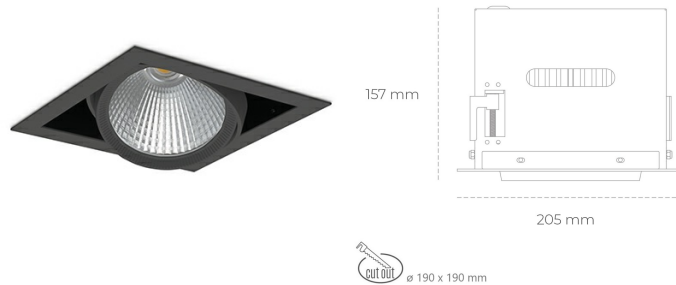

# DOWNLIGHT CYGNUS Z1 927 23W 30° BLACK | ON/OFF

Article number: N214-K0002-RF927-H8-H30-ZC02\_600-S6-###

LED	COB
Light colour	2700 [K]
CRI	80
Led chip flux	2667 [lm]
Luminous flux	2133 [lm]
System power	23 [W]
Luminaire Efficiency	93 [lm/W]
Beam angle	30°
Controller	ON/OFF
MacAdam	3 SDCM

## Downlight LED

LED downlight for drop ceiling installation. Aluminium housing. Available in white and black. Any RAL palette colour available on enquiry. Housing enables adjustment in two axis planes. Glass cover included. Reflector beams available: 15°, 30°, 45° and 60°. Maximum power is 37W

## LUMINAIRE

Weight	2.05 [kg]
Protection rating IP , IK , class	IP 20, IK 3,
Luminaire colour	BLACK
Cover	Glass
Operating voltage	220-240V 50-60Hz

Note: All data are typical values. Tolerance of measurements +/-10%  
System features may change with product improvements due to technical advances.