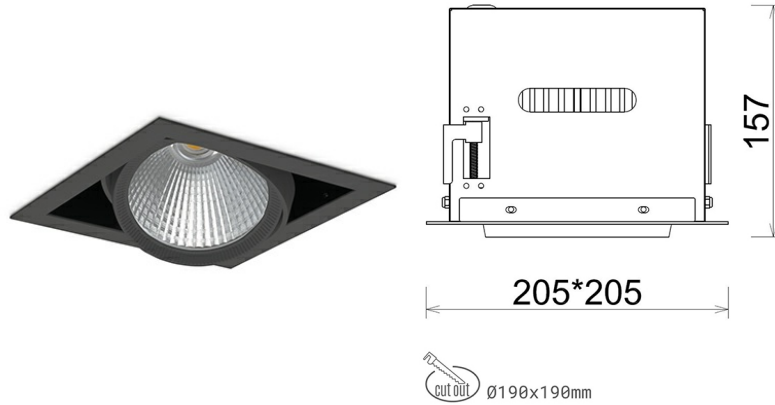

DOWNLIGHT CYGNUS Z1 850 25W 60° BLACK | ON/OFF

LED	COB
Light colour	5000 [K] |
CRI	80
Led chip flux	3764 [lm]
Luminous flux	3011 [lm]
System power	25 [W]
Luminaire Efficiency	120 [lm/W]
Beam angle	60°
Controller	ON/OFF
MacAdam	3 SDCM

Downlight LED

LED downlight for drop ceiling installation. Aluminium housing. Available in white and black. Any RAL palette colour available on enquiry. Housing enables adjustment in two axis planes. Glass cover included. Reflector beams available: 15°, 30°, 45° and 60°. Maximum power is 37W

LUMINAIRE

Weight	2,05 [kg]
Protection rating IP , IK , class	IP 20, IK 3,
Luminaire colour	BLACK
Cover	Glass
Operating voltage	220-240V 50-60Hz

Note: All data are typical values. Tolerance of measurements +/-10% System features may change with product improvements due to technical advances.

OPTIONS

RAL colours on inquiry, honeycomb louver on inquiry , Casambi on inquiry, DALI on inquiry, Phase-cut dimming on inquiry.

Generated: 26.06.2024

+48 32 388 80 00

www.cora.pl
cora@cora.pl

Street: Ignatza Hakuby 18
41-914 Bytom, Polska