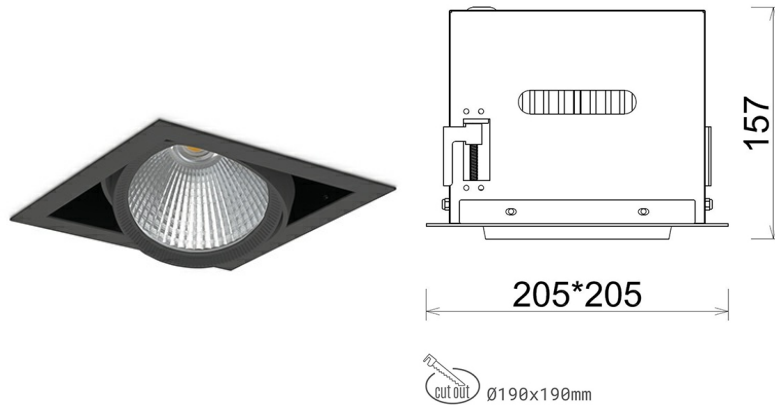

## DOWNLIGHT CYGNUS Z1 850 14W 60° BLACK | ON/OFF

Article number: N214-K0002-RF850-H8-H60-ZC01\_350-S6-###

LED	COB
Light colour	5000 [K]
CRI	80
Led chip flux	2027 [lm]
Luminous flux	1621 [lm]
System power	14 [W]
Luminaire Efficiency	116 [lm/W]
Beam angle	60°
Controller	ON/OFF
MacAdam	3 SDCM

### Downlight LED

LED downlight for drop ceiling installation. Aluminium housing. Available in white and black. Any RAL palette colour available on enquiry. Housing enables adjustment in two axis planes. Glass cover included. Reflector beams available: 15°, 30°, 45° and 60°. Maximum power is 37W

### LUMINAIRE

Weight	2,05 [kg]
Protection rating IP , IK , class	IP 20, IK 3,
Luminaire colour	BLACK
Cover	Glass
Operating voltage	220-240V 50-60Hz

Note: All data are typical values. Tolerance of measurements +/-10% System features may change with product improvements due to technical advances.