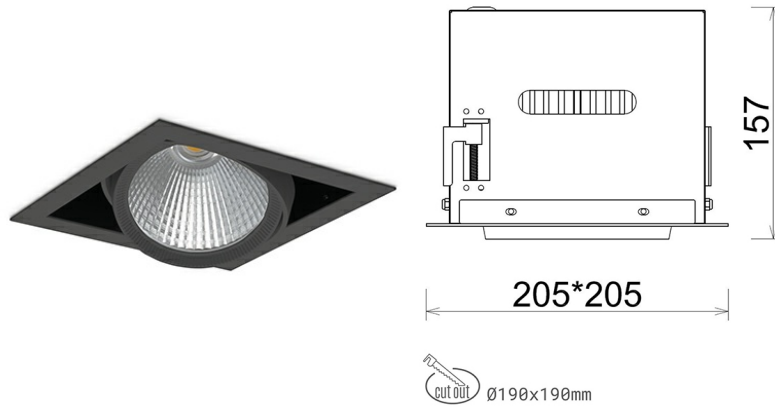

DOWNLIGHT CYGNUS Z1 850 10W 60° BLACK | ON/OFF

Article number: N214-K0002-RF850-H8-H60-ZC01_250-S6-###

LED	COB
Light colour	5000 [K]
CRI	80
Led chip flux	1447 [lm]
Luminous flux	1157 [lm]
System power	10 [W]
Luminaire Efficiency	116 [lm/W]
Beam angle	60°
Controller	ON/OFF
MacAdam	3 SDCM

Downlight LED

LED downlight for drop ceiling installation. Aluminium housing. Available in white and black. Any RAL palette colour available on enquiry. Housing enables adjustment in two axis planes. Glass cover included. Reflector beams available: 15°, 30°, 45° and 60°. Maximum power is 37W

LUMINAIRE

Weight	2,05 [kg]
Protection rating IP , IK , class	IP 20, IK 3,
Luminaire colour	BLACK
Cover	Glass
Operating voltage	220-240V 50-60Hz

Note: All data are typical values. Tolerance of measurements +/-10% System features may change with product improvements due to technical advances.