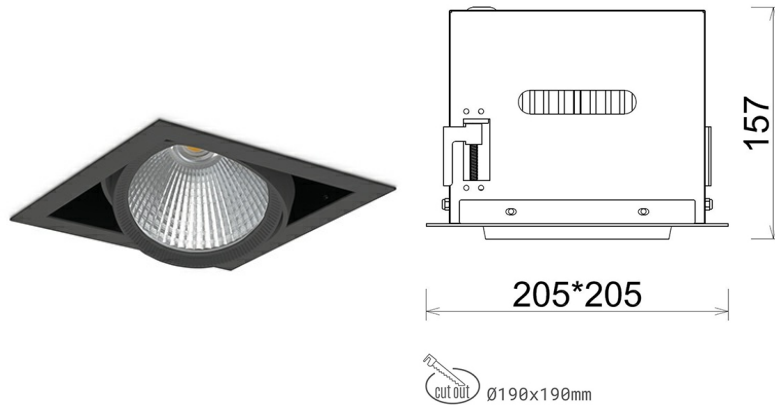

DOWNLIGHT CYGNUS Z1 850 10W 45° BLACK | ON/OFF

Article number: N214-K0002-RF850-H8-H45-ZC01_250-S6-###

LED	COB
Light colour	5000 [K]
CRI	80
Led chip flux	1447 [lm]
Luminous flux	1157 [lm]
System power	10 [W]
Luminaire Efficiency	116 [lm/W]
Beam angle	45°
Controller	ON/OFF
MacAdam	3 SDCM

Downlight LED

LED downlight for drop ceiling installation. Aluminium housing. Available in white and black. Any RAL palette colour available on enquiry. Housing enables adjustment in two axis planes. Glass cover included. Reflector beams available: 15°, 30°, 45° and 60°. Maximum power is 37W

LUMINAIRE

Weight	2,05 [kg]
Protection rating IP , IK , class	IP 20, IK 3,
Luminaire colour	BLACK
Cover	Glass
Operating voltage	220-240V 50-60Hz

Note: All data are typical values. Tolerance of measurements +/-10% System features may change with product improvements due to technical advances.