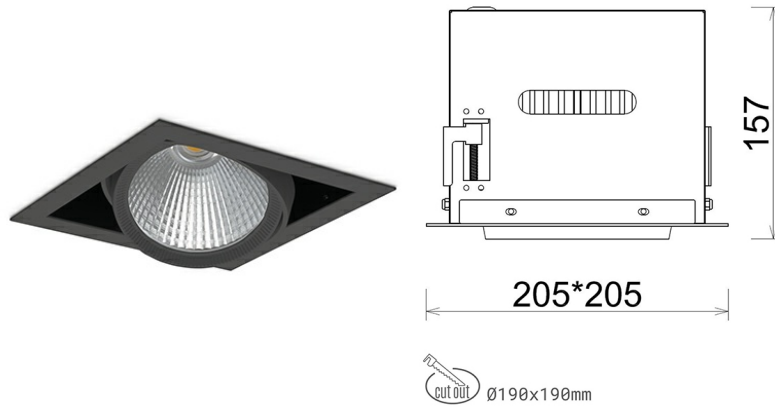

DOWNLIGHT CYGNUS Z1 850 23W 30° BLACK | ON/OFF

Article number: N214-K0002-RF850-H8-H30-ZC02_600-S6-###

LED	COB
Light colour	5000 [K]
CRI	80
Led chip flux	3475 [lm]
Luminous flux	2780 [lm]
System power	23 [W]
Luminaire Efficiency	121 [lm/W]
Beam angle	30°
Controller	ON/OFF
MacAdam	3 SDCM

Downlight LED

LED downlight for drop ceiling installation. Aluminium housing. Available in white and black. Any RAL palette colour available on enquiry. Housing enables adjustment in two axis planes. Glass cover included. Reflector beams available: 15°, 30°, 45° and 60°. Maximum power is 37W

LUMINAIRE

Weight	2,05 [kg]
Protection rating IP , IK , class	IP 20, IK 3,
Luminaire colour	BLACK
Cover	Glass
Operating voltage	220-240V 50-60Hz

Note: All data are typical values. Tolerance of measurements +/-10% System features may change with product improvements due to technical advances.