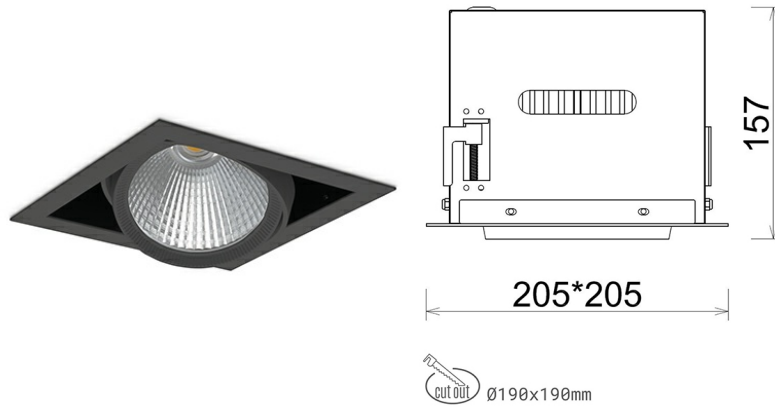

DOWNLIGHT CYGNUS Z1 850 19W 30° BLACK | ON/OFF

Article number: N214-K0002-RF850-H8-H30-ZC01_500-S6-###

LED	COB
Light colour	5000 [K]
CRI	80
Led chip flux	2895 [lm]
Luminous flux	2316 [lm]
System power	19 [W]
Luminaire Efficiency	122 [lm/W]
Beam angle	30°
Controller	ON/OFF
MacAdam	3 SDCM

Downlight LED

LED downlight for drop ceiling installation. Aluminium housing. Available in white and black. Any RAL palette colour available on enquiry. Housing enables adjustment in two axis planes. Glass cover included. Reflector beams available: 15°, 30°, 45° and 60°. Maximum power is 37W

LUMINAIRE

Weight	2,05 [kg]
Protection rating IP , IK , class	IP 20, IK 3,
Luminaire colour	BLACK
Cover	Glass
Operating voltage	220-240V 50-60Hz

Note: All data are typical values. Tolerance of measurements +/-10% System features may change with product improvements due to technical advances.