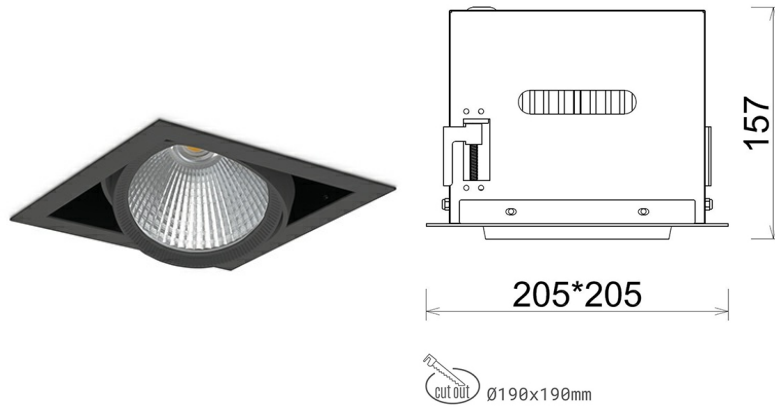

DOWNLIGHT CYGNUS Z1 840 10W 30° BLACK | ON/OFF

LED	COB
Light colour	4000 [K] |
CRI	80
Led chip flux	1419 [lm]
Luminous flux	1135 [lm]
System power	10 [W]
Luminaire Efficiency	114 [lm/W]
Beam angle	30°
Controller	ON/OFF
MacAdam	3 SDCM

Downlight LED

LED downlight for drop ceiling installation. Aluminium housing. Available in white and black. Any RAL palette colour available on enquiry. Housing enables adjustment in two axis planes. Glass cover included. Reflector beams available: 15°, 30°, 45° and 60°. Maximum power is 37W

LUMINAIRE

Weight	2,05 [kg]
Protection rating IP , IK , class	IP 20, IK 3,
Luminaire colour	BLACK
Cover	Glass
Operating voltage	220-240V 50-60Hz

Note: All data are typical values. Tolerance of measurements +/-10% System features may change with product improvements due to technical advances.

OPTIONS

RAL colours on inquiry, honeycomb louver on inquiry , Casambi on inquiry, DALI on inquiry, Phase-cut dimming on inquiry.

Generated: 26.06.2024

+48 32 388 80 00

www.cora.pl
cora@cora.pl

Street: Ignatza Hakuby 18
41-914 Bytom, Polska