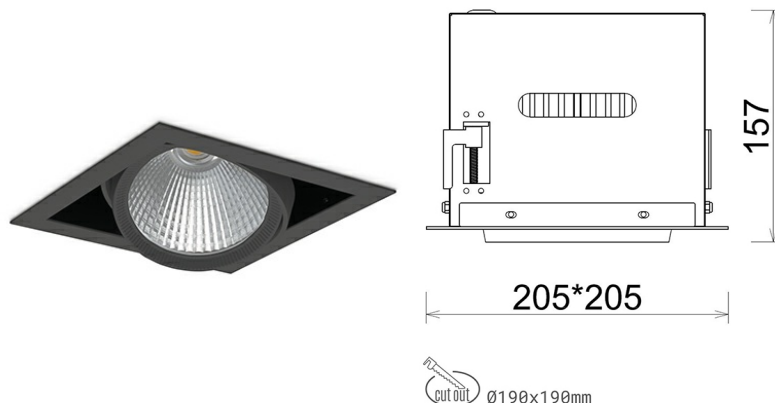

DOWNLIGHT CYGNUS Z1 835 31W 60° BLACK | ON/OFF

LED	COB
Light colour	3500 [K] |
CRI	80
Led chip flux	4453 [lm]
Luminous flux	3562 [lm]
System power	31 [W]
Luminaire Efficiency	115 [lm/W]
Beam angle	60°
Controller	ON/OFF
MacAdam	3 SDCM

Downlight LED

LED downlight for drop ceiling installation. Aluminium housing. Available in white and black. Any RAL palette colour available on enquiry. Housing enables adjustment in two axis planes. Glass cover included. Reflector beams available: 15°, 30°, 45° and 60°. Maximum power is 37W

LUMINAIRE

Weight	2,05 [kg]
Protection rating IP , IK , class	IP 20, IK 3,
Luminaire colour	BLACK
Cover	Glass
Operating voltage	220-240V 50-60Hz

Note: All data are typical values. Tolerance of measurements +/-10% System features may change with product improvements due to technical advances.

OPTIONS

RAL colours on inquiry, honeycomb louver on inquiry , Casambi on inquiry, DALI on inquiry, Phase-cut dimming on inquiry.

Generated: 29.06.2024

+48 32 388 80 00

www.cora.pl
cora@cora.pl

Street: Ignatza Hakuby 18
41-914 Bytom, Polska