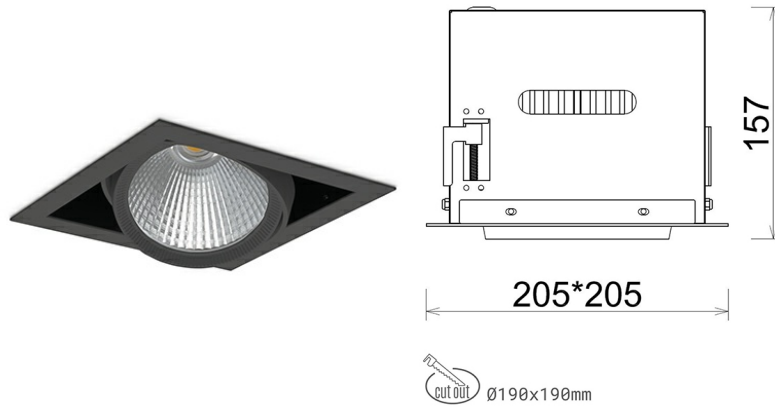

DOWNLIGHT CYGNUS Z1 835 25W 60° BLACK | ON/OFF

Article number: N214-K0002-RF835-H8-H60-ZC02_650-S6-###

LED	COB
Light colour	3500 [K]
CRI	80
Led chip flux	3618 [lm]
Luminous flux	2894 [lm]
System power	25 [W]
Luminaire Efficiency	116 [lm/W]
Beam angle	60°
Controller	ON/OFF
MacAdam	3 SDCM

Downlight LED

LED downlight for drop ceiling installation. Aluminium housing. Available in white and black. Any RAL palette colour available on enquiry. Housing enables adjustment in two axis planes. Glass cover included. Reflector beams available: 15°, 30°, 45° and 60°. Maximum power is 37W

LUMINAIRE

Weight	2,05 [kg]
Protection rating IP , IK , class	IP 20, IK 3,
Luminaire colour	WHITE
Cover	Glass
Operating voltage	220-240V 50-60Hz

Note: All data are typical values. Tolerance of measurements +/-10% System features may change with product improvements due to technical advances.