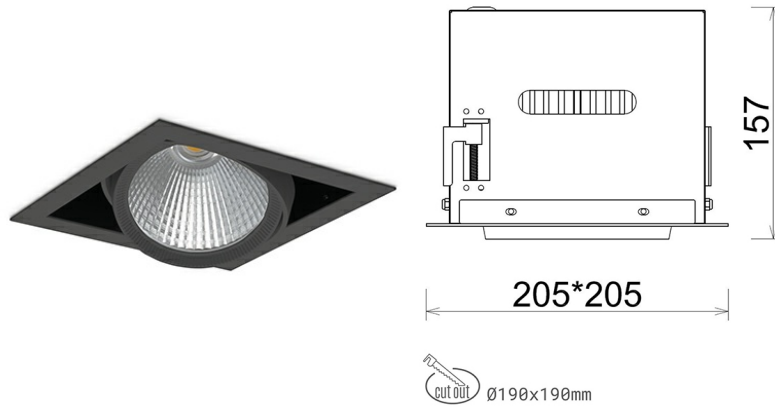

DOWNLIGHT CYGNUS Z1 835 25W 60° BLACK | ON/OFF

LED	COB
Light colour	3500 [K] |
CRI	80
Led chip flux	3618 [lm]
Luminous flux	2894 [lm]
System power	25 [W]
Luminaire Efficiency	116 [lm/W]
Beam angle	60°
Controller	ON/OFF
MacAdam	3 SDCM

Downlight LED

LED downlight for drop ceiling installation. Aluminium housing. Available in white and black. Any RAL palette colour available on enquiry. Housing enables adjustment in two axis planes. Glass cover included. Reflector beams available: 15°, 30°, 45° and 60°. Maximum power is 37W

LUMINAIRE

Weight	2,05 [kg]
Protection rating IP , IK , class	IP 20, IK 3,
Luminaire colour	BLACK
Cover	Glass
Operating voltage	220-240V 50-60Hz

Note: All data are typical values. Tolerance of measurements +/-10% System features may change with product improvements due to technical advances.

OPTIONS

RAL colours on inquiry, honeycomb louver on inquiry , Casambi on inquiry, DALI on inquiry, Phase-cut dimming on inquiry.

Generated: 26.06.2024

+48 32 388 80 00

www.cora.pl
cora@cora.pl

Street: Ignatza Hakuby 18
41-914 Bytom, Polska