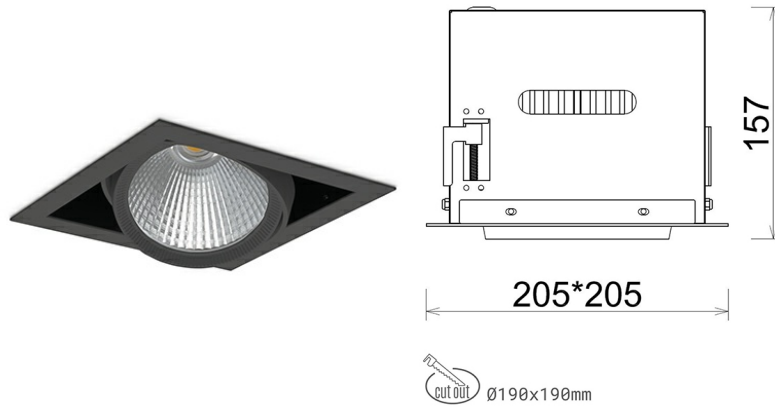

## DOWNLIGHT CYGNUS Z1 835 21W 60° BLACK | ON/OFF

Article number: N214-K0002-RF835-H8-H60-ZC02\_550-S6-###

LED	COB
Light colour	3500 [K]
CRI	80
Led chip flux	3061 [lm]
Luminous flux	2448 [lm]
System power	21 [W]
Luminaire Efficiency	117 [lm/W]
Beam angle	60°
Controller	ON/OFF
MacAdam	3 SDCM

### Downlight LED

LED downlight for drop ceiling installation. Aluminium housing. Available in white and black. Any RAL palette colour available on enquiry. Housing enables adjustment in two axis planes. Glass cover included. Reflector beams available: 15°, 30°, 45° and 60°. Maximum power is 37W

### LUMINAIRE

Weight	2,05 [kg]
Protection rating IP , IK , class	IP 20, IK 3,
Luminaire colour	BLACK
Cover	Glass
Operating voltage	220-240V 50-60Hz

Note: All data are typical values. Tolerance of measurements +/-10% System features may change with product improvements due to technical advances.