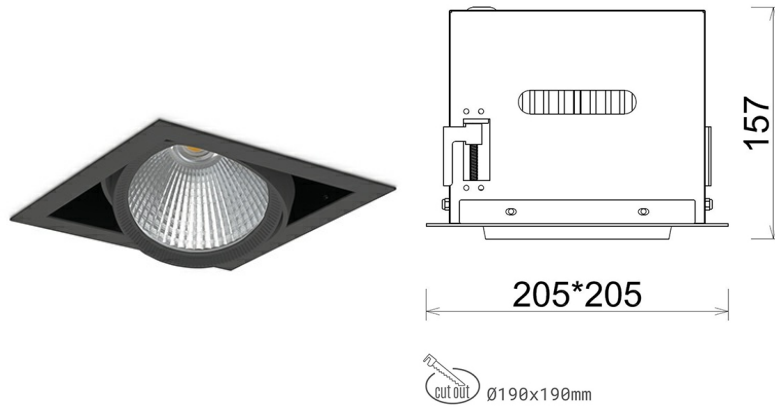

## DOWNLIGHT CYGNUS Z1 835 35W 45° BLACK | ON/OFF

Article number: N214-K0002-RF835-H8-H45-ZC03\_900-S6-###

LED	COB
Light colour	3500 [K]
CRI	80
Led chip flux	5010 [lm]
Luminous flux	4008 [lm]
System power	35 [W]
Luminaire Efficiency	115 [lm/W]
Beam angle	45°
Controller	ON/OFF
MacAdam	3 SDCM

### Downlight LED

LED downlight for drop ceiling installation. Aluminium housing. Available in white and black. Any RAL palette colour available on enquiry. Housing enables adjustment in two axis planes. Glass cover included. Reflector beams available: 15°, 30°, 45° and 60°. Maximum power is 37W

### LUMINAIRE

Weight	2,05 [kg]
Protection rating IP , IK , class	IP 20, IK 3,
Luminaire colour	BLACK
Cover	Glass
Operating voltage	220-240V 50-60Hz

Note: All data are typical values. Tolerance of measurements +/-10% System features may change with product improvements due to technical advances.