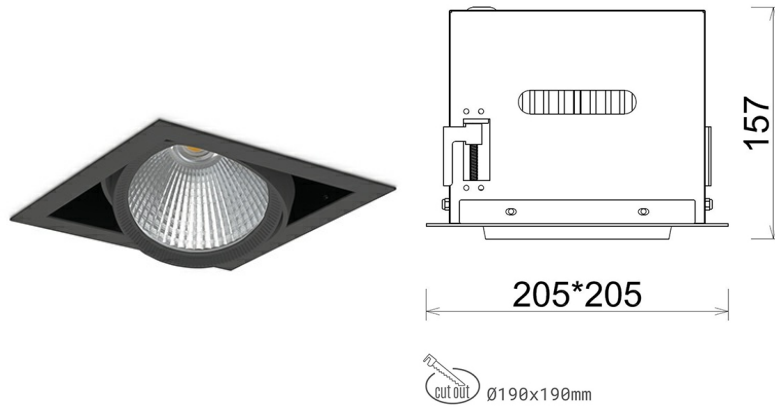

DOWNLIGHT CYGNUS Z1 835 23W 45° BLACK | ON/OFF

Article number: N214-K0002-RF835-H8-H45-ZC02_600-S6-###

LED	COB
Light colour	3500 [K]
CRI	80
Led chip flux	3340 [lm]
Luminous flux	2672 [lm]
System power	23 [W]
Luminaire Efficiency	116 [lm/W]
Beam angle	45°
Controller	ON/OFF
MacAdam	3 SDCM

Downlight LED

LED downlight for drop ceiling installation. Aluminium housing. Available in white and black. Any RAL palette colour available on enquiry. Housing enables adjustment in two axis planes. Glass cover included. Reflector beams available: 15°, 30°, 45° and 60°. Maximum power is 37W

LUMINAIRE

Weight	2,05 [kg]
Protection rating IP , IK , class	IP 20, IK 3,
Luminaire colour	BLACK
Cover	Glass
Operating voltage	220-240V 50-60Hz

Note: All data are typical values. Tolerance of measurements +/-10% System features may change with product improvements due to technical advances.